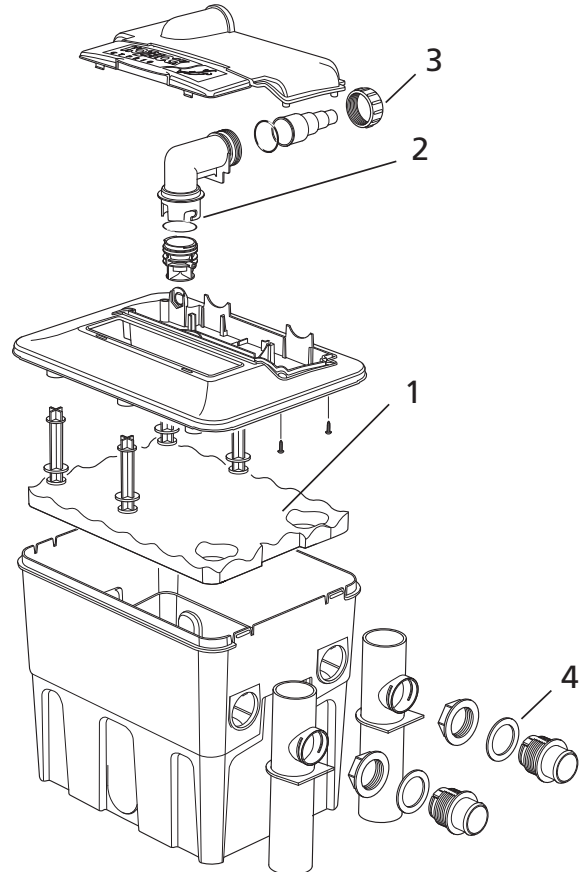

Ecocel 10000/20000

Spares Part Numbers

Please specify part number
when ordering

		Part No		
		5000	10000	20000
1.	Foams*	1363	1363 x2	1371 x2
2.	O-Ring Kit	Z11660	Z11660	Z11660
3.	Hosetails x2, inc. O-Rings & Screwnuts	1537	1537	1537
4.	E/P - E/C Flat washers x2	Z10050	Z10050	Z10050

* Foams: 1363 = 5 holes, 1371 = 6 holes