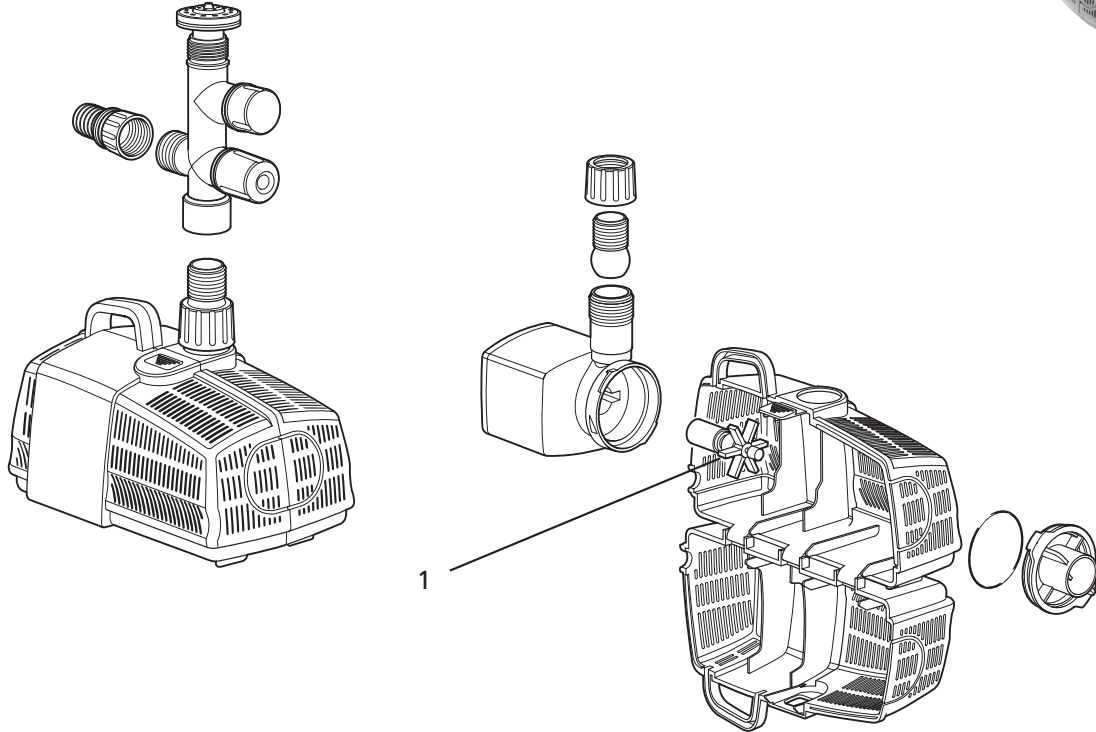

3353

Cascade 1000 & 1000LV

3053
(obsolete)

(from 2006)

Spares Part Numbers		Please specify part number when ordering	
		Part No	
	Cascade 1000 & 1000LV	1000	1000LV
1	Rotor Assembly	1680	1680