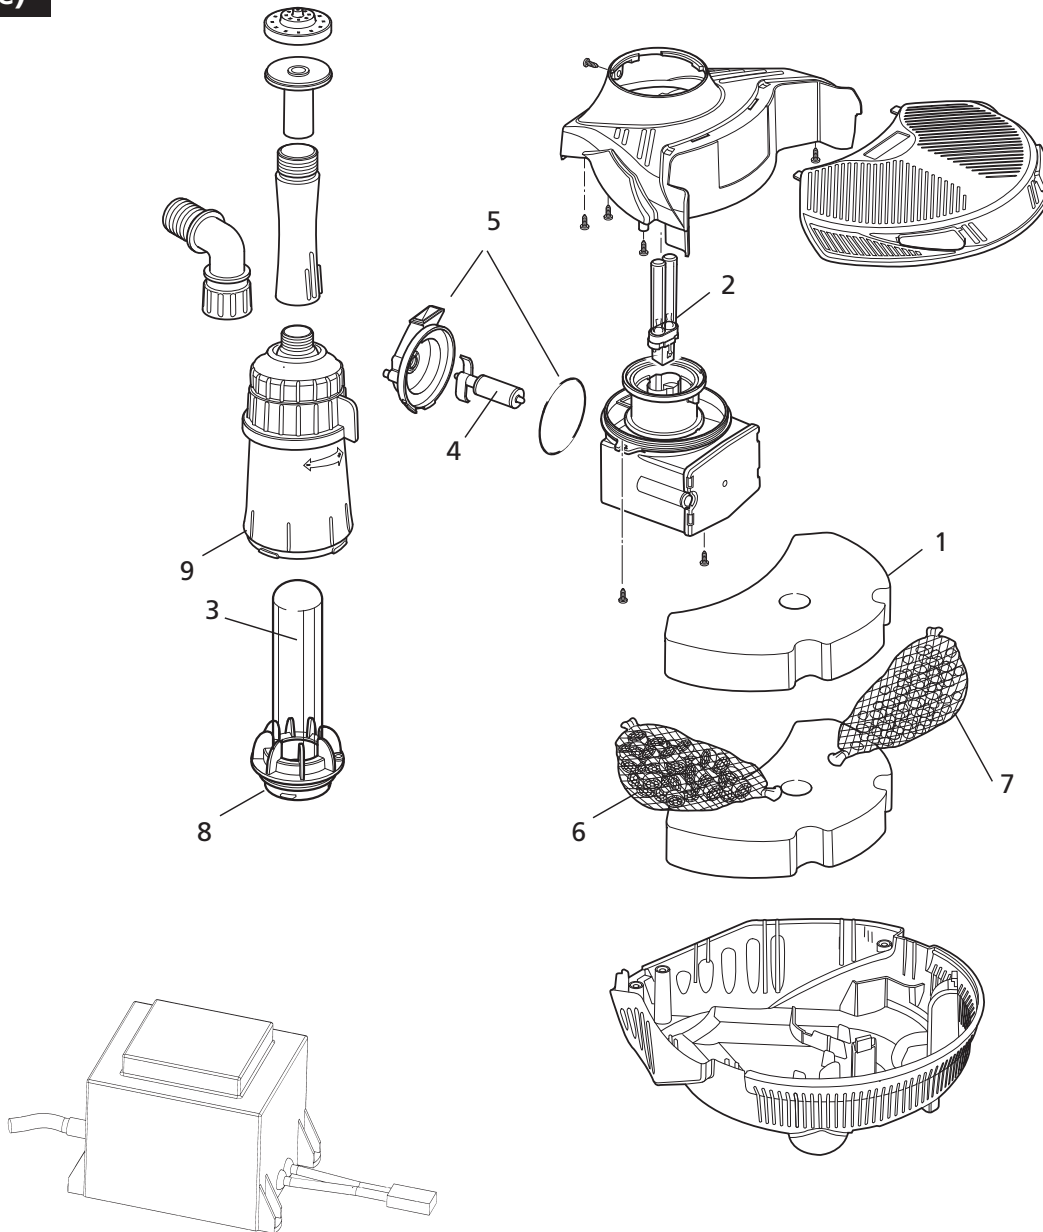

3327
(obsolete)

3027
(obsolete)

3001LV
(obsolete)

EasyClear 3-in-1 Clearwater & Fountain Pump

Spares Part Numbers

Please specify part number
when ordering

		Part No
1	Foam (single - order 2)	1408
2	UV Lamp (5W)	1519
3	Quartz Tube Assembly	1526
4	Pump Rotor	3418
5	Pump Chamber and O-Ring	Z10045
6	Biomedia	Z10047
7	Stones	Z10048
8	O-Ring Kit	Z10049
9	Neck O-Rings x2	Z10052

3328
(obsolete)

3028
(obsolete)

3002LV
(obsolete)

EasyClear 4-in-1 Clearwater, Fountain & Waterfall Pump

Spares Part Numbers

Please specify part number
when ordering

		Part No
1	Foam (single - order 3)	1408
2	UV Lamp (9W)	1520
3	Quartz Tube Assembly	1529
4	Pump Rotor & Pump Chamber	3439A
5	Pump Chamber and O-Ring	Z10046
6	Biomedia	Z10047
7	Stones	Z10048
8	O-Ring Kit	Z10049
9	Neck O-Rings x2	Z10052

3003
(obsolete)

3113
(obsolete)

EasyClear 3000/ EasyClear 3000lv

Spares Part Numbers

Please specify part number when ordering

		Part No
1	Foam (single - order 2)	1408
2	UV Lamp (5W)	1519
3	Quartz Tube Assembly	1526
4	Pump Rotor	3418
5	Pump Chamber and O-Ring	Z10045
6	Biomedium	Z10047
7	Stones	Z10048
8	O-Ring Kit	Z10049
9	Neck O-Rings x2	Z10052