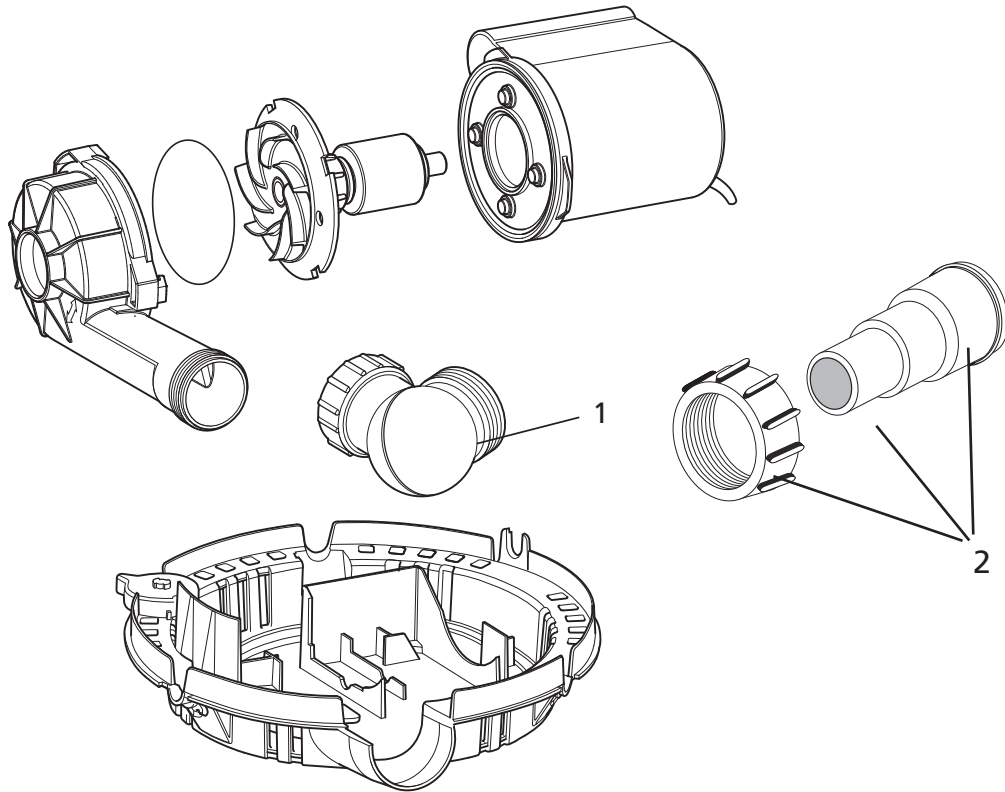

1451
(obsolete)

1452
(obsolete)

Titan 2000 & 3000 (from 2002)

Spares Part Numbers		Please specify part number when ordering	
		Part No	
		2000	3000
1.	Pump Chamber and O-Ring Seal*	-	Z10006
2.	Rotor Assembly	1681	-
3.	Threaded Outlet Adapter	1682	1682
4.	Ball Joint	Z10013	Z10013
5.	1x Stepped Hosetail, 1x Retaining Nut and O-ring	Z10012	Z10012

**Obsolete with stock*

1454
(obsolete)

1456
(obsolete)

Titan 5500 & 8000 Titan 1450 & 2100 (US) (from 2002)

Spares Part Numbers		Please specify part number when ordering	
		Part No	
		5500 (1450)	8000 (2100)
1.	Ball Joint	Z10013	Z10013
2.	1x Stepped Hosetail & 1x Retaining Nut and O-ring	Z10012	Z10012

1457
(obsolete)

Titan 12000 & 15000

1458
(obsolete)

Spares Part Numbers		Please specify part number when ordering	
		Part No	
		12000	15000
1.	Ball Joint	Z10013	Z10013
2.	1x Stepped Hosetail & 1x Retaining Nut	Z10012	Z10012