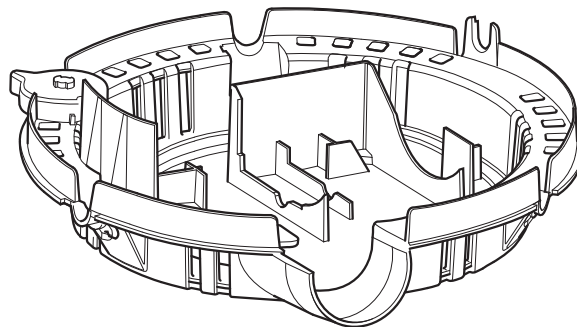

1451
(obsolete)

1452
(obsolete)

Titan 2000 & 3000 (from 2002)

Spares Part Numbers		Please specify part number when ordering	
		Part No	
		2000	3000
1.	Pump Chamber and O-Ring Seal*	-	Z10006
2.	Rotor Assembly	1681	-
3.	Threaded Outlet Adapter	1682	1682
4.	Ball Joint	Z10013	Z10013
5.	1x Stepped Hosetail, 1x Retaining Nut and O-ring	Z10012	Z10012