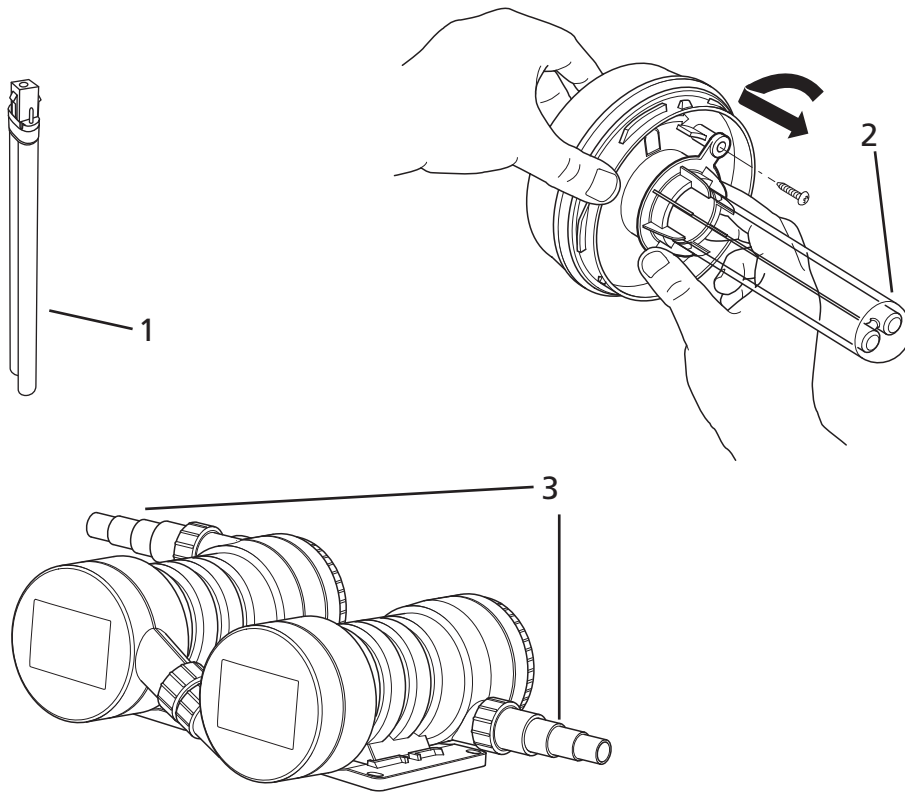

- 1550
  (obsolete)
- 1551
  (obsolete)
- 1552
  (obsolete)
- 1553
  (obsolete)
- 1554
  (obsolete)
- 1555
  (obsolete)

Vorton 2200, 4500, 9000, 14000, 18000 & 27000

Spares Part Numbers		Please specify part number when ordering					
		Part No					
		2200	4500	9000	14000	18000	27000
1	Lamp*	1519(5W)	1520(9W)	1521(11W)	1521(11W)	1520(9W)x2	1521(11W) x2
2	Quartz Tube*	1523	1523	1524	1524	1523 x2	1524 x2
3	Nut & Hosetail Set* (inc. Hosetail O-Rings)	1537	1537	1537	1537	1537	1537
4	Annual Service Kit * (inc. Quartz and Body O-Rings & Pot of Grease) (not shown)	1522	1522	1522	1522	1522 x2	1522 x2

*Obsolete with stock