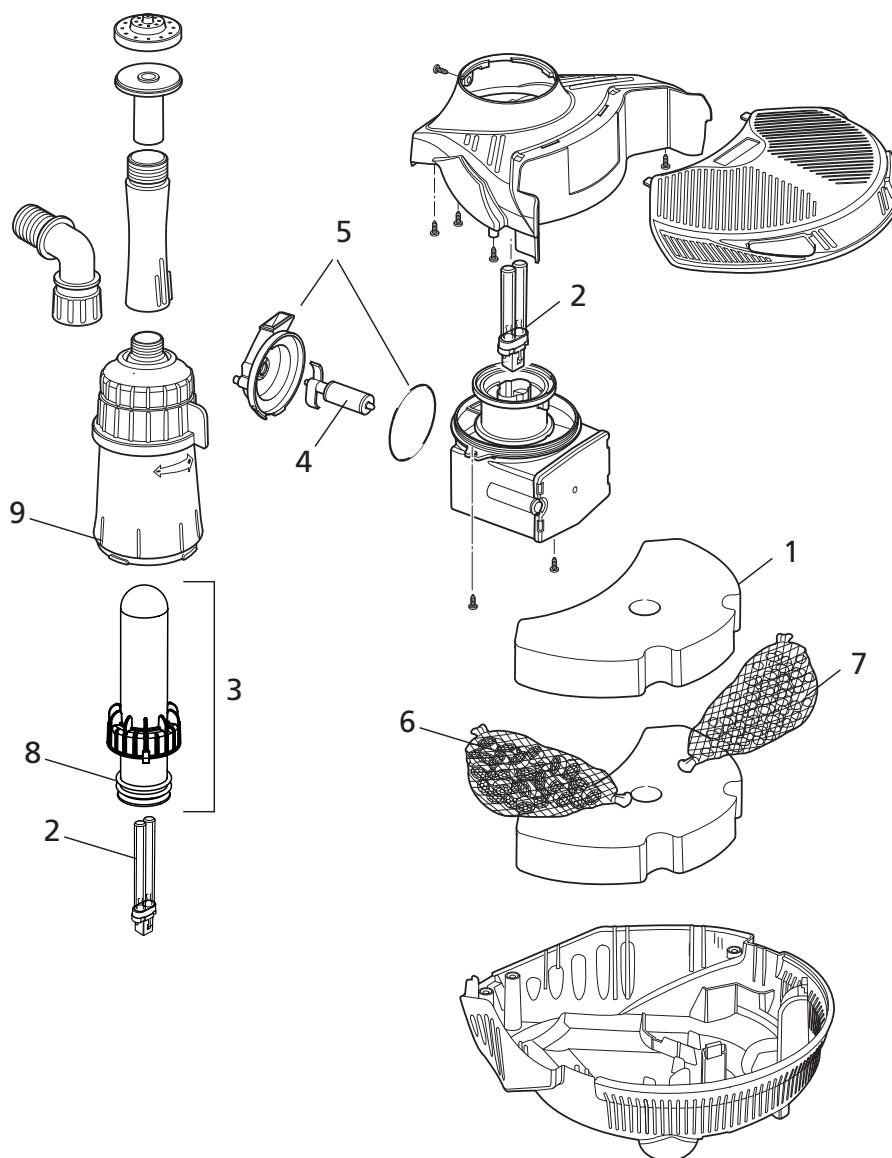

3327
(obsolete)

3027
(obsolete)

3001LV
(obsolete)

EasyClear 3-in-1 Clearwater & Fountain Pump

Spares Part Numbers

Please specify part number
when ordering

		Part No
1	Foam (single - order 2)	1408
2	UV Lamp (5W)	1519
3	Quartz Tube Assembly	1526
4	Pump Rotor	3418
5	Pump Chamber and O-Ring	Z10045
6	Biomedia	Z10047
7	Stones	Z10048
8	O-Ring Kit	Z10049
9	Neck O-Rings x2	Z10052

3328
(obsolete)

3028
(obsolete)

3002LV
(obsolete)

EasyClear 4-in-1 Clearwater, Fountain & Waterfall Pump

Spares Part Numbers

Please specify part number
when ordering

		Part No
1	Foam (single - order 3)	1408
2	UV Lamp (9W)	1520
3	Quartz Tube Assembly	1529
4	Pump Rotor & Pump Chamber	3439A
5	Pump Chamber and O-Ring	Z10046
6	Biomedia	Z10047
7	Stones	Z10048
8	O-Ring Kit	Z10049
9	Neck O-Rings x2	Z10052

3003
(obsolete)

3113
(obsolete)

EasyClear 3000/ EasyClear 3000lv

Spares Part Numbers

Please specify part number when ordering

		Part No
1	Foam (single - order 2)	1408
2	UV Lamp (5W)	1519
3	Quartz Tube Assembly	1526
4	Pump Rotor	3418
5	Pump Chamber and O-Ring	Z10045
6	Biomedium	Z10047
7	Stones	Z10048
8	O-Ring Kit	Z10049
9	Neck O-Rings x2	Z10052

Spares Part Numbers

Please specify part number
when ordering

		Part No
1	Foam (single - order 2)	1408
2	UV Lamp (5W)	1519
3	Quartz Tube Assembly	1782
4	Pump Rotor	3418
5	Pump Chamber and O-Ring	Z10045
6	Biomedium	Z10047
7	Stones	Z10048
8	O-Ring Kit	Z10049
9	Neck O-Rings x2	Z10052