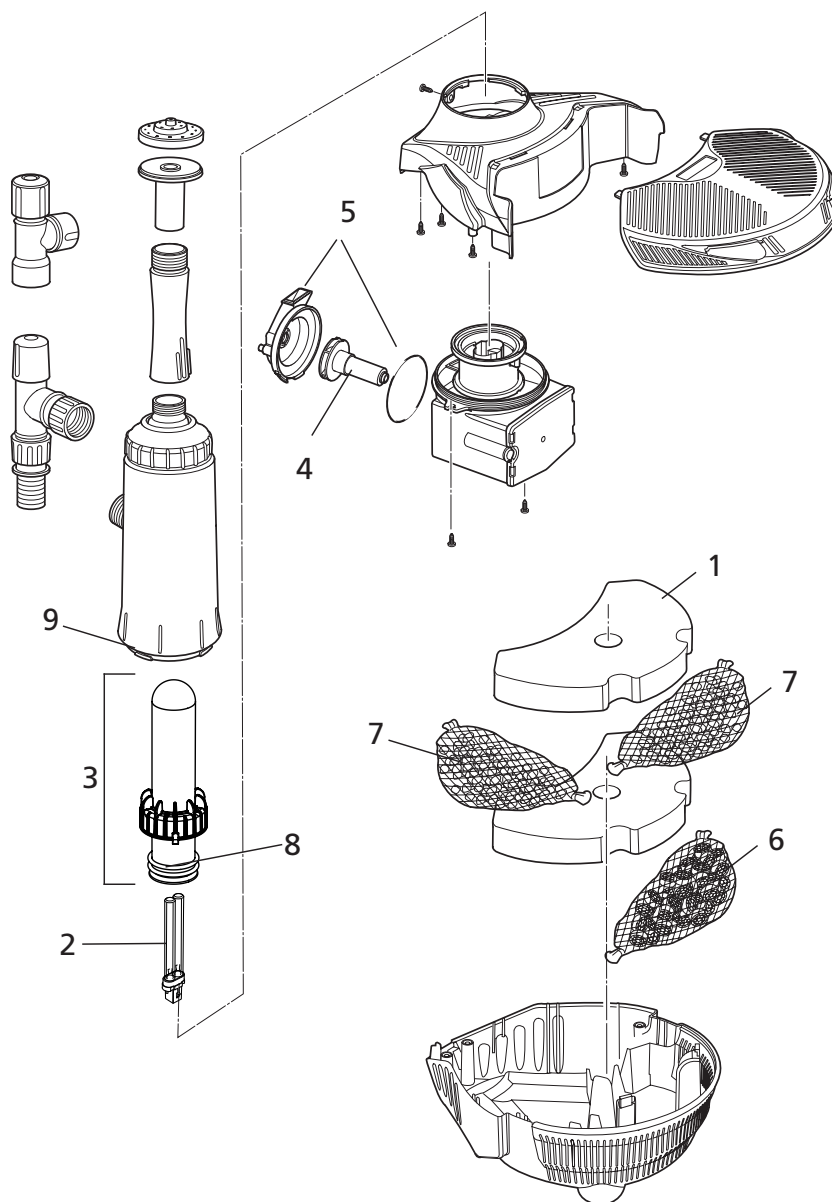

Spares Part Numbers

Please specify part number
when ordering

		Part No
1	Foam (single - order 2)	1408
2	UV Lamp (7W)	1517
3	Quartz Tube Assembly	1783
4	Pump Rotor	3418
5	Pump Chamber and O-Ring	Z10045
6	Biomedia	Z10047
7	Stones	Z10048
8	O-Ring Kit	Z10049
9	Neck O-Rings x2	Z10052

3006
(obsolete)

3116
(obsolete)

EasyClear 6000/ EasyClear 6000lv

Spares Part Numbers

Please specify part number
when ordering

		Part No
1	Foam (single - order 2)	1408
2	UV Lamp - 9W	1520
3	Quartz Tube	1556
4	Pump Rotor	1681
5	Pump Chamber and O-Ring	Z10045
6	Biomedia	Z10047
7	Stones	Z10048
8	O-Ring Kit	Z10049
9	Neck O-Rings x2	Z10052

Spares Part Numbers

Please specify part number
when ordering

		Part No
1	Foam (single - order 2)	1408
2	UV Lamp - 9W	1520
3	Quartz Tube	1784
4	Pump Rotor	1681
5	Pump Chamber and O-Ring	Z10045
6	Biomedium	Z10047
7	Stones	Z10048
8	O-Ring Kit	Z10049
9	Neck O-Rings x2	Z10052