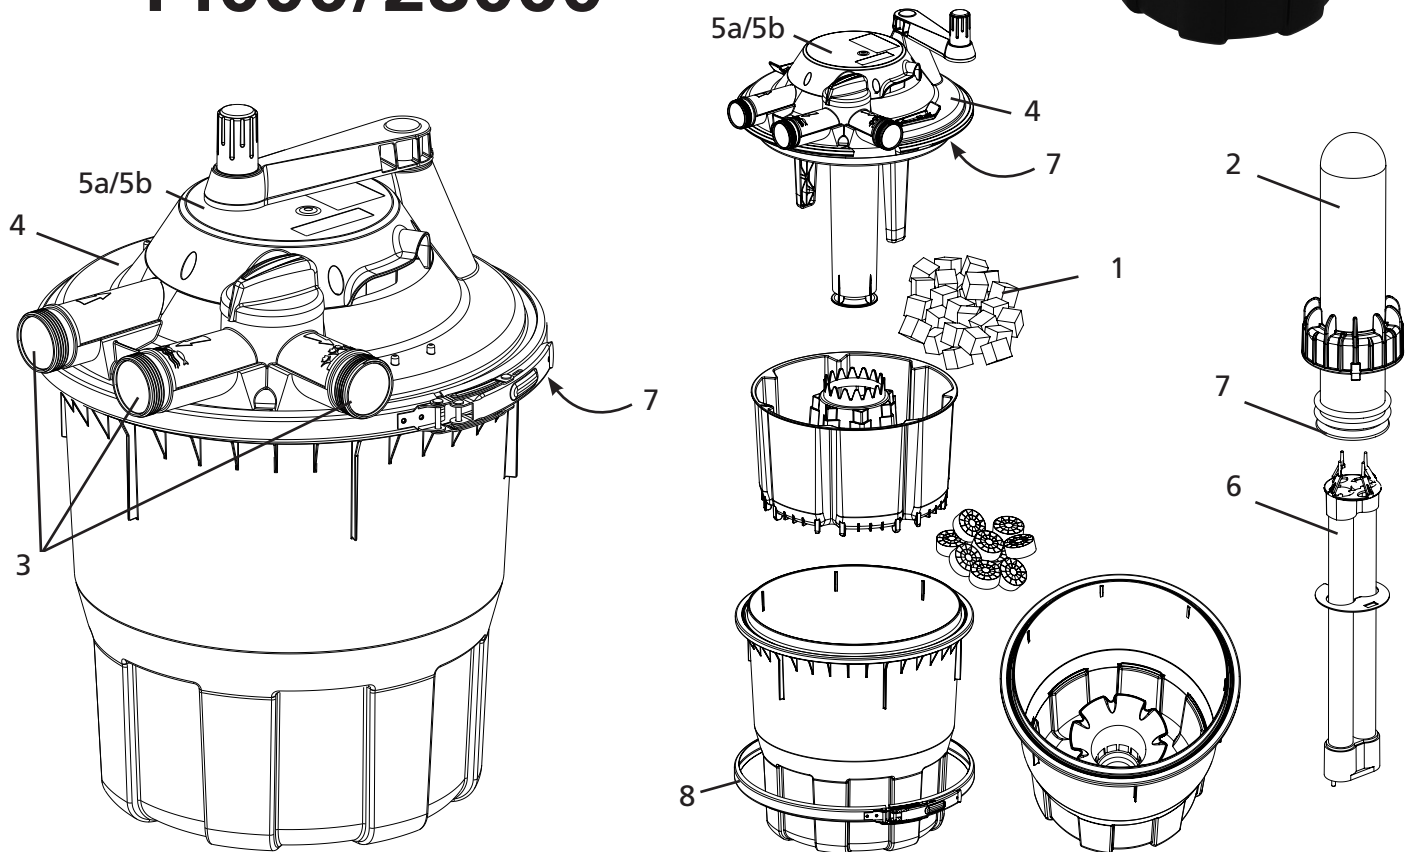

1350
(obsolete)

1351
(obsolete)

Bioforce 3000/4500

Bioforce 6000/9000

Spares Part Numbers		Please specify part number when ordering	
		Part No	
		3000/6000	4500/9000
1	Small Bioforce Foam - Coarse (each)	1397 x2	1397 x3
2	Quartz Tube Assembly	1523 x1	1524 x1
3	Bioforce Nut and Hosetail Set x3	Z12225	Z12225
4	UV Bulb	1520 (9W)	1521 (11W)
5	Lid clips (Set of 7)	Z12155	Z12155

1352 Bioforce Revolution

1353 6000/12000

1354 Bioforce Revolution

9000/18000

**Bioforce Revolution
14000/28000**

Spares Part Numbers

Please specify part number when ordering

		Part No		
		6000 12000	9000 18000	14000 28000
1	Cypricube Foams	1504 x1	1504 x1	1504 x2
2	Quartz Tube Assembly	1511 x1	1512 x1	1513 x1
3	BioforceHosetail Set (x3) plus O-rings	Z12325	Z12325	Z12325
4	Bioforce Revolution Lid Assembly	Z10030	Z10030	Z10031
5a	Bioforce Revolution Electrical Ass (UK)	Z10032	Z10035	Z10038
5b	Bioforce Revolution Electrical Ass (Euro)	Z10033	Z10036	Z10039
6	UV Bulb	1542	1502	1543
7	Bioforce O-Ring Service Kit	1510	1510	1510
8	Band Clamp	Z12365	Z12365	Z12365