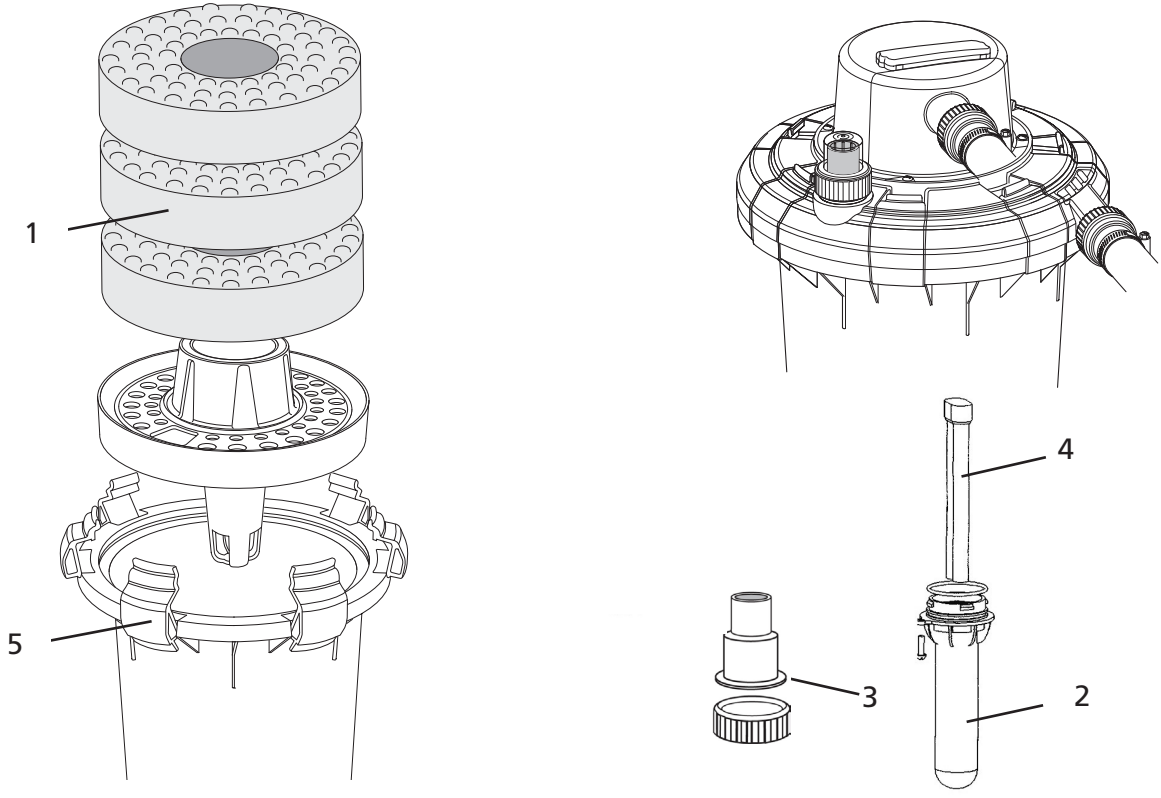

1350
(obsolete)

1351
(obsolete)

Bioforce 3000/4500

Bioforce 6000/9000

Spares Part Numbers		Please specify part number when ordering	
		Part No	
		3000/6000	4500/9000
1	Small Bioforce Foam - Coarse (each)	1397 x2	1397 x3
2	Quartz Tube Assembly	1523 x1	1524 x1
3	Bioforce Nut and Hosetail Set x3	Z12225	Z12225
4	UV Bulb	1520 (9W)	1521 (11W)
5	Lid clips (Set of 7)	Z12155	Z12155