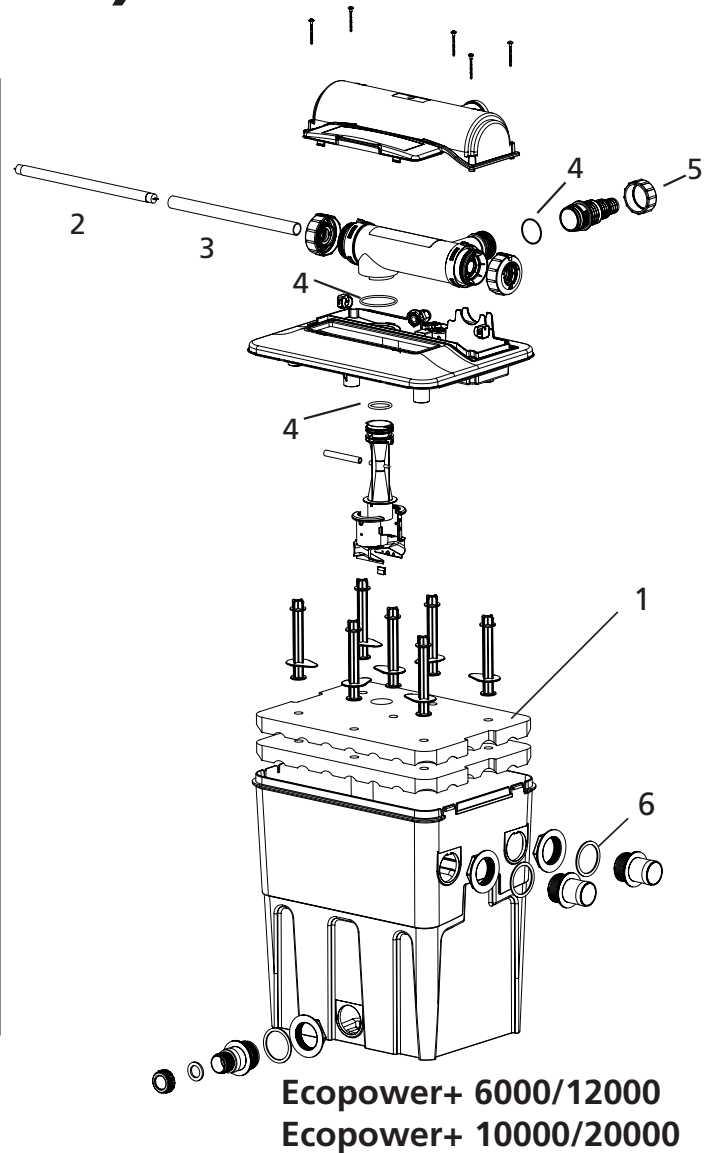

1862

1864

1866

Ecopower+ 4000/6000/10000 (Ecopower+ 8000/12000/20000)

Spares Part Numbers

Please specify part number
when ordering

		Part No		
		4000/8000	6000/12000	10000/20000
1	Foams*	1364	1364 x2	1364 x2
2	Lamps - Double Ended	Z11108 (8W)	1780 (12W)	Z11116 (16W)
3	Quartz Tube	1781	1781	1781
4	O-Ring Kit	Z11660	Z11660	Z11660
5	Hosetails x3, inc. O-Rings & Screwnuts	1537	1537	1537
6	E/P - E/C Flat washers x2	Z10050	Z10050	Z10050

* Foams: 1364 = 7 holes