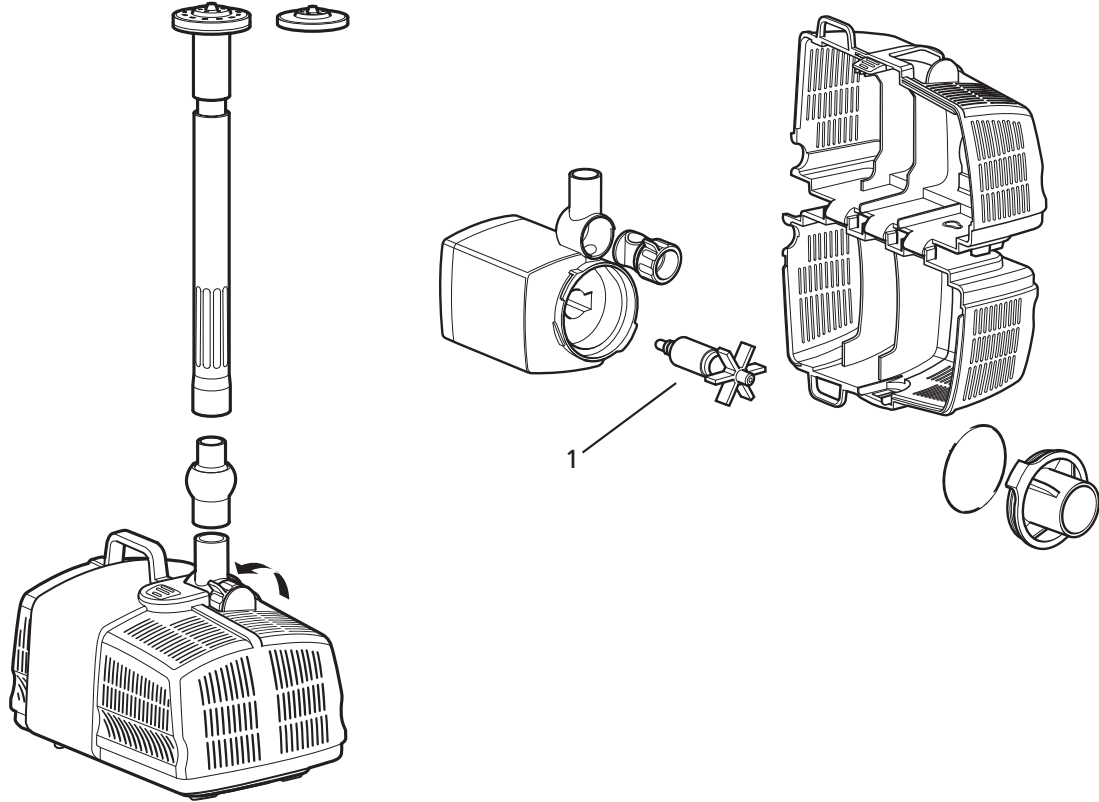

3352

Cascade 700 & 700LV

3052
(obsolete)

(from 2006)

Spares Part Numbers		Please specify part number when ordering	
		Part No	
	Cascade 700 & 700LV	700	700LV
1	Rotor Assembly	3419	3419