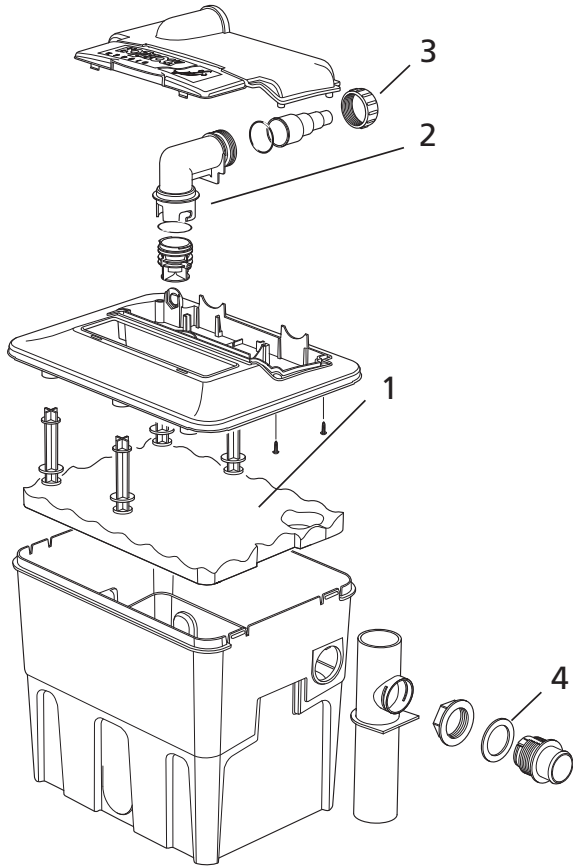

3921

3922

3923

Ecocel 2500/5000, 5000/10000, 10000/20000

**Ecocel 2500/5000,
5000/10000**