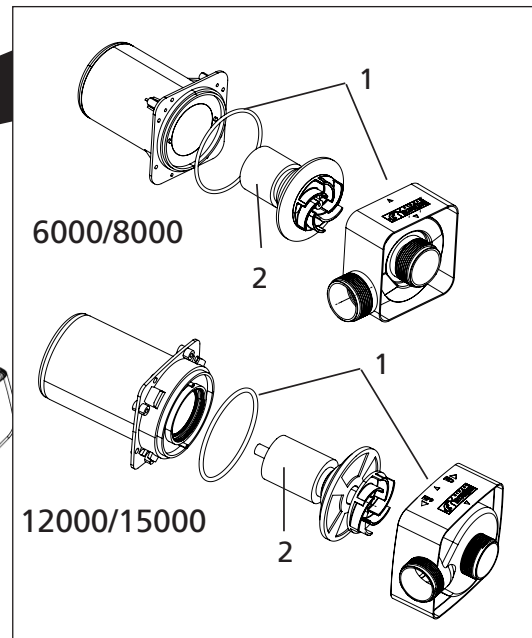

Spares Part Numbers

Please specify part number
when ordering

		Part No
		1000
1.	Pump Chamber and O-Ring Seal	Z10005
2.	Rotor Assembly	1680
3.	Threaded Outlet Adaptor	1682
4.	Ball Joint	Z10013
5.	1x Stepped Hosetail & 1x Retaining Nut and O-ring	Z10012

1581

1582

1587

Aquaforce 2500 & 4000 Solids Handling Pump

Spares Part Numbers

Please specify part number
when ordering

		Part No		
		2500	4000	SOLIDS HANDLING PUMP
1.	Pump Chamber and O-Ring Seal	Z10006	Z10007	Z10007
2.	Rotor Assembly	1681	Z10000	Z10000
3.	Threaded Outlet Adaptor	1682	1682	1682
4.	Ball Joint	Z10013	Z10013	Z10013
5.	1x Stepped Hosetail & 1x Retaining Nut and O-ring	Z10012	Z10012	Z10012

1583
(obsolete)

1584
(obsolete)

1585
(obsolete)

1586
(obsolete)

Aquaforce 6000, 8000, 12000 & 15000

Spares Part Numbers		Please specify part number when ordering			
		Part No			
		6000	8000	1200	15000
1.	Pump Chamber and O-Ring Seal*	Z10008	-	Z10010	Z10010
2.	Rotor Assembly*	Z10001	-	-	-
3.	Outlet Adaptor	Z10011	Z10011	Z10011	Z10011
4.	Ball Joint	Z10013	Z10013	Z10013	Z10013
5.	1x Stepped Hoesetail & 1x Retaining Nut	Z10012	Z10012	Z10012	Z10012
6.	Flow Control & End Cap	Z10014	Z10014	Z10014	Z10014
7.	Secondary Inlet Unit (Satellite Filter) - <i>not shown</i>	1683	1683	1683	1683