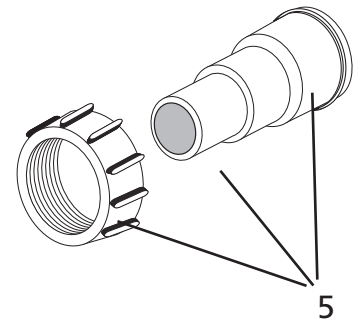

1451
(obsolete)

1452
(obsolete)

Titan 2000 & 3000 (from 2002)

Spares Part Numbers		Please specify part number when ordering	
		Part No	
		2000	3000
1.	Pump Chamber and O-Ring Seal*	-	Z10006
2.	Rotor Assembly	1681	-
3.	Threaded Outlet Adapter	1682	1682
4.	Ball Joint	Z10013	Z10013
5.	1x Stepped Hosetail, 1x Retaining Nut and O-ring	Z10012	Z10012