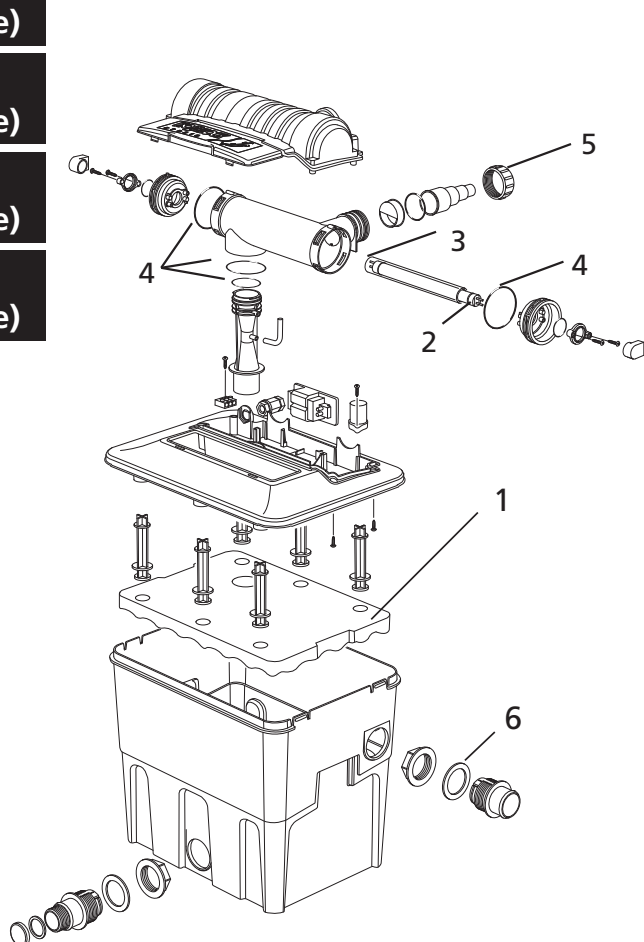

**Ecopower+ 2500/5000
Ecomax 2200**

Spares Part Numbers

Please specify part number
when ordering

Part No

	Ecomax	2200	4500	9000
	Ecopower+	2500/5000	5000/10000	10000/20000
1	Foams*	1364	1364 x2	1364 x2
2	Lamps - Double Ended	Z11106 (6W)	Z11108 (8W)	Z11116 (16W)
3	Quartz Tube	Z11216	Z11226	Z11226
4	O-Ring Kit (Post 2004)	Z11660	Z11660	Z11660
5	Hoesetails x3, inc. O-Rings & Screwnuts	1537	1537	1537
6	E/P - E/C Flat washers x2	Z10050	Z10050	Z10050