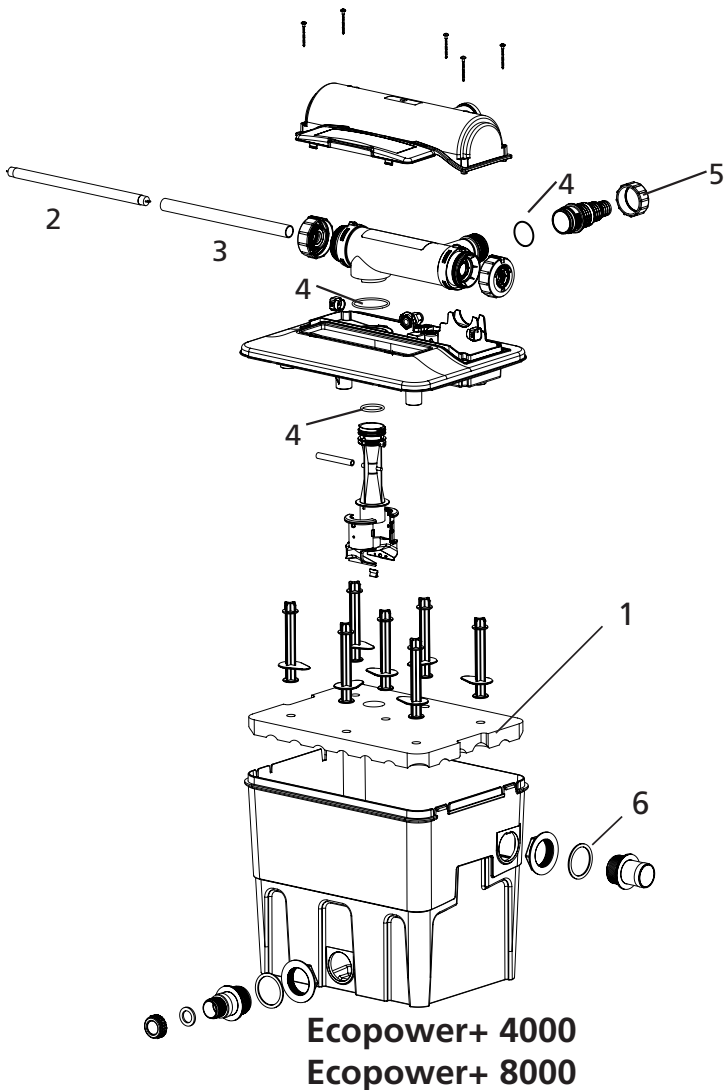

1862

1864

1866

Ecopower+ 4000/6000/10000 (Ecopower+ 8000/12000/20000)

Spares Part Numbers

Please specify part number
when ordering

		Part No		
		4000/8000	6000/12000	10000/20000
1	Foams*	1364	1364 x2	1364 x2
2	Lamps - Double Ended	Z11108 (8W)	1780 (12W)	Z11116 (16W)
3	Quartz Tube	1781	1781	1781
4	O-Ring Kit	Z11660	Z11660	Z11660
5	Hosetails x3, inc. O-Rings & Screwnuts	1537	1537	1537
6	E/P - E/C Flat washers x2	Z10050	Z10050	Z10050

* Foams: 1364 = 7 holes