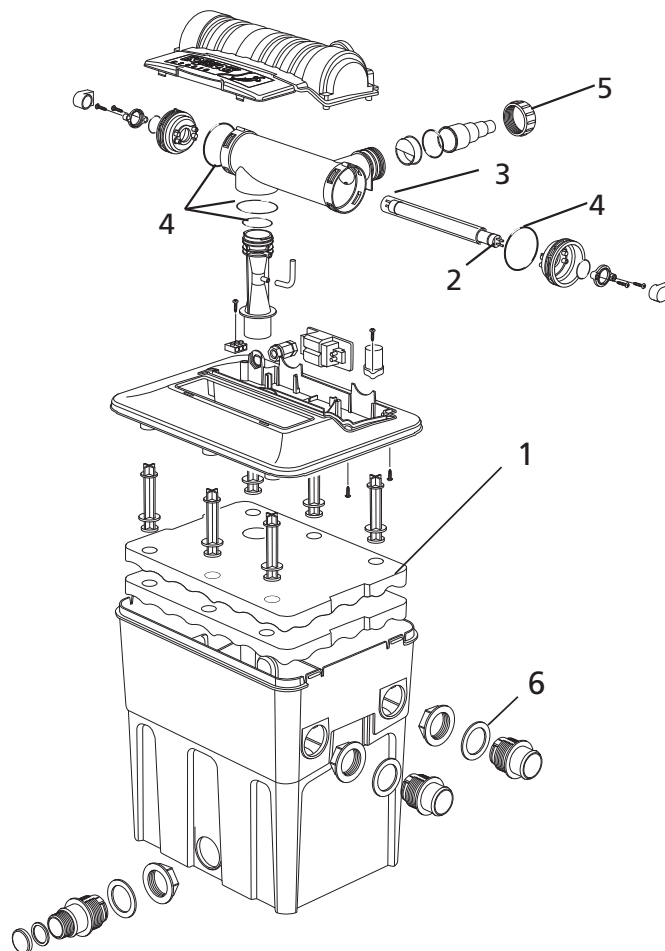

**Ecopower+ 2500/5000
Ecomax 2200**

Spares Part Numbers

Please specify part number
when ordering

Part No

	Ecomax	2200	4500	9000
	Ecopower+	2500/5000	5000/10000	10000/20000
1	Foams*	1364	1364 x2	1364 x2
2	Lamps - Double Ended	Z11106 (6W)	Z11108 (8W)	Z11116 (16W)
3	Quartz Tube	Z11216	Z11226	Z11226
4	O-Ring Kit (Post 2004)	Z11660	Z11660	Z11660
5	Hoesetails x3, inc. O-Rings & Screwnuts	1537	1537	1537
6	E/P - E/C Flat washers x2	Z10050	Z10050	Z10050