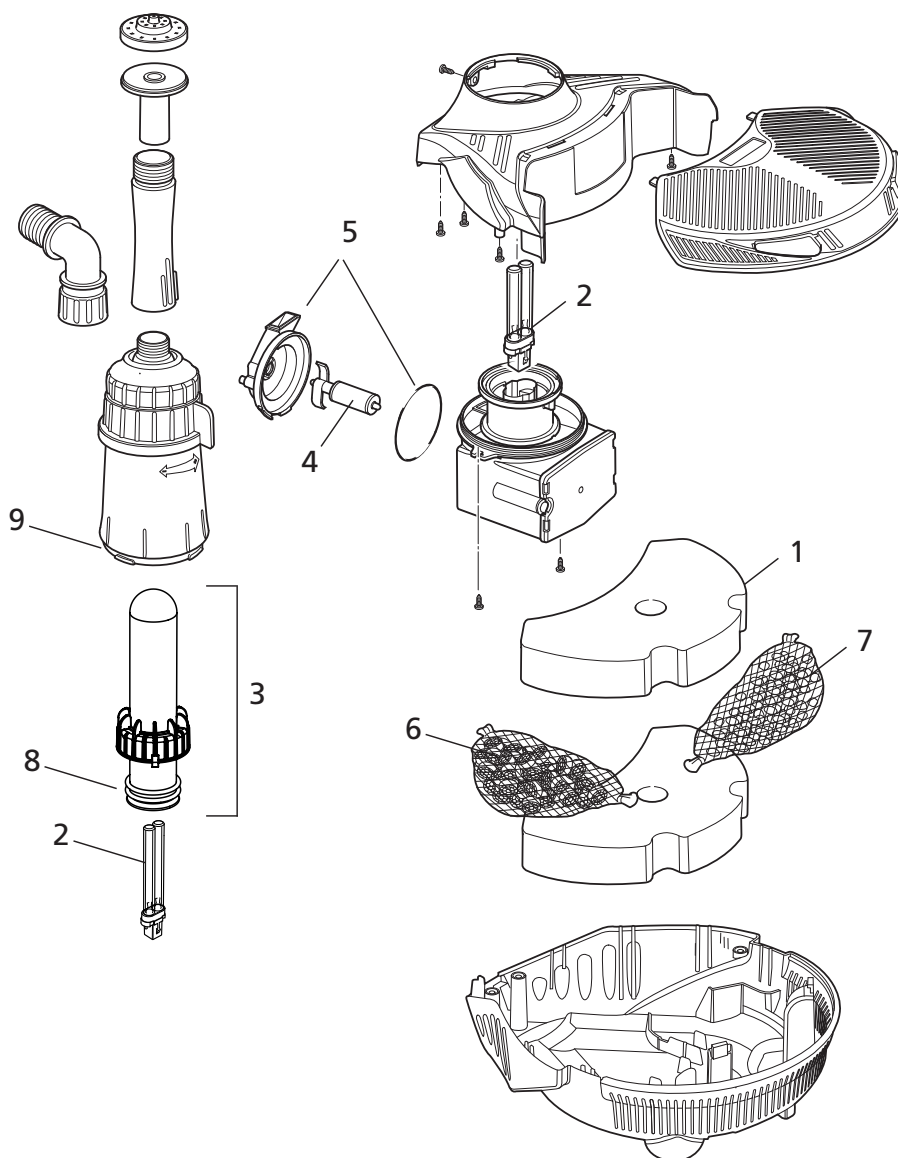

3327
(obsolete)

3027
(obsolete)

3001LV
(obsolete)

EasyClear 3-in-1 Clearwater & Fountain Pump

Spares Part Numbers

Please specify part number
when ordering

		Part No
1	Foam (single - order 2)	1408
2	UV Lamp (5W)	1519
3	Quartz Tube Assembly	1526
4	Pump Rotor	3418
5	Pump Chamber and O-Ring	Z10045
6	Biomedia	Z10047
7	Stones	Z10048
8	O-Ring Kit	Z10049
9	Neck O-Rings x2	Z10052

3328
(obsolete)

3028
(obsolete)

3002LV
(obsolete)

EasyClear 4-in-1 Clearwater, Fountain & Waterfall Pump

Spares Part Numbers

Please specify part number
when ordering

		Part No
1	Foam (single - order 3)	1408
2	UV Lamp (9W)	1520
3	Quartz Tube Assembly	1529
4	Pump Rotor & Pump Chamber	3439A
5	Pump Chamber and O-Ring	Z10046
6	Biomedia	Z10047
7	Stones	Z10048
8	O-Ring Kit	Z10049
9	Neck O-Rings x2	Z10052

3003
(obsolete)

3113
(obsolete)

EasyClear 3000/ EasyClear 3000lv

Spares Part Numbers

Please specify part number when ordering

		Part No
1	Foam (single - order 2)	1408
2	UV Lamp (5W)	1519
3	Quartz Tube Assembly	1526
4	Pump Rotor	3418
5	Pump Chamber and O-Ring	Z10045
6	Biomedium	Z10047
7	Stones	Z10048
8	O-Ring Kit	Z10049
9	Neck O-Rings x2	Z10052

Spares Part Numbers

Please specify part number
when ordering

		Part No
1	Foam (single - order 2)	1408
2	UV Lamp (5W)	1519
3	Quartz Tube Assembly	1782
4	Pump Rotor	3418
5	Pump Chamber and O-Ring	Z10045
6	Biomedium	Z10047
7	Stones	Z10048
8	O-Ring Kit	Z10049
9	Neck O-Rings x2	Z10052