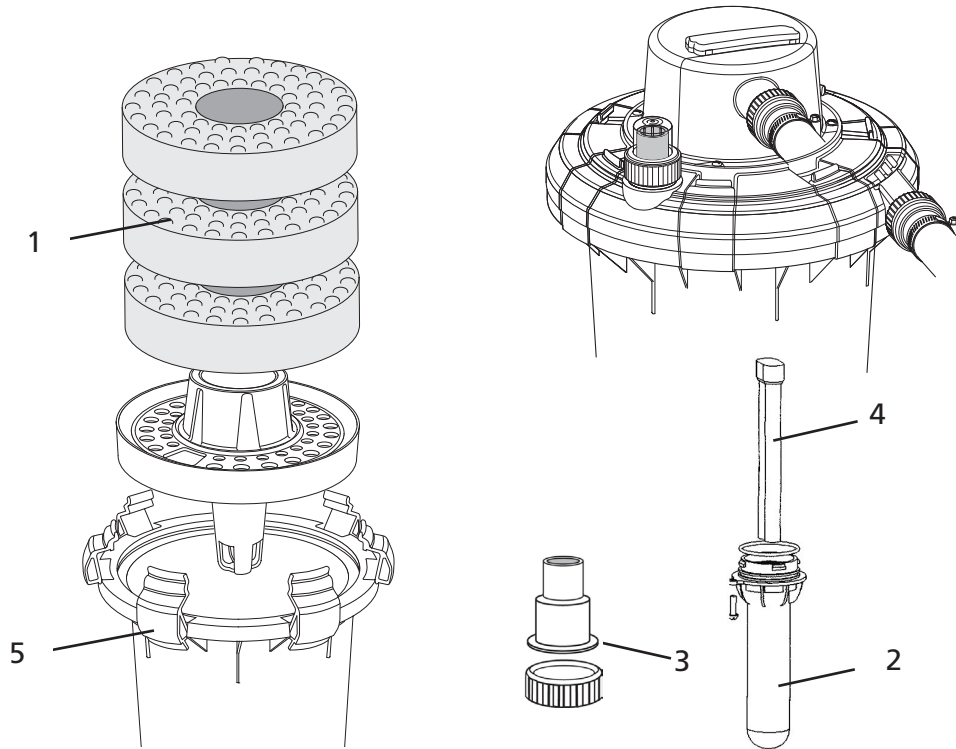

Bioforce 9000, Bioforce 12000

Spares Part Numbers

Please specify part number when ordering

		Part No
1a	Large Bioforce Foam (Bioforce 12000) Coarse (each)	1398 (each)*
1b	Bioforce Foam Set (Bioforce 9000) (contains 3 sponges)	1323*
2	Quartz Tube Assembly	1524
3	3x Stepped Hosetails and 3 retaining nuts	Z12325
4	UV Bulb (11W - Bioforce 9000)	1521
	UV Bulb (13W - Bioforce 12000) (For items with serial number 16 09 30 or lower)	1525
	UV Bulb (13W - Bioforce 12000) (For items with serial number 16 10 01 or higher)	1541
5	Band Clamp	Z12365

*Obsolete with stock

1383
(obsolete)

Bioforce 3000, 5500, 8000

1384
(obsolete)

Bioforce 6000, 11000, 16000

1385
(obsolete)

Bioforce 1100, 2200, 4500

Spares Part Numbers

Please specify part number when ordering

		Part No		
		3000	5500	8000
		6000	11000	16000
		1100	2200	4500
1	New Small Foam - Coarse (Single Piece) - dark blue	1397 x1	1397 x2	1397 x3
2	Quartz Tube Assembly	1523 x1	1523 x1	1524 x1 (1523 for4500)
3	Bioforce Nut and Hosetail Set x3	Z12225	Z12225	Z12225
4	UV Bulb	1519 (5W)	1520 (9W) 1519 (5W)-(2200)	1521 (11W) 1520 (9W) - (4500)
5	Lid clips (Set of 7)	Z12155	Z12155	Z12155
6	O-Ring Kit (not shown)	Z12076	Z12076	Z12076