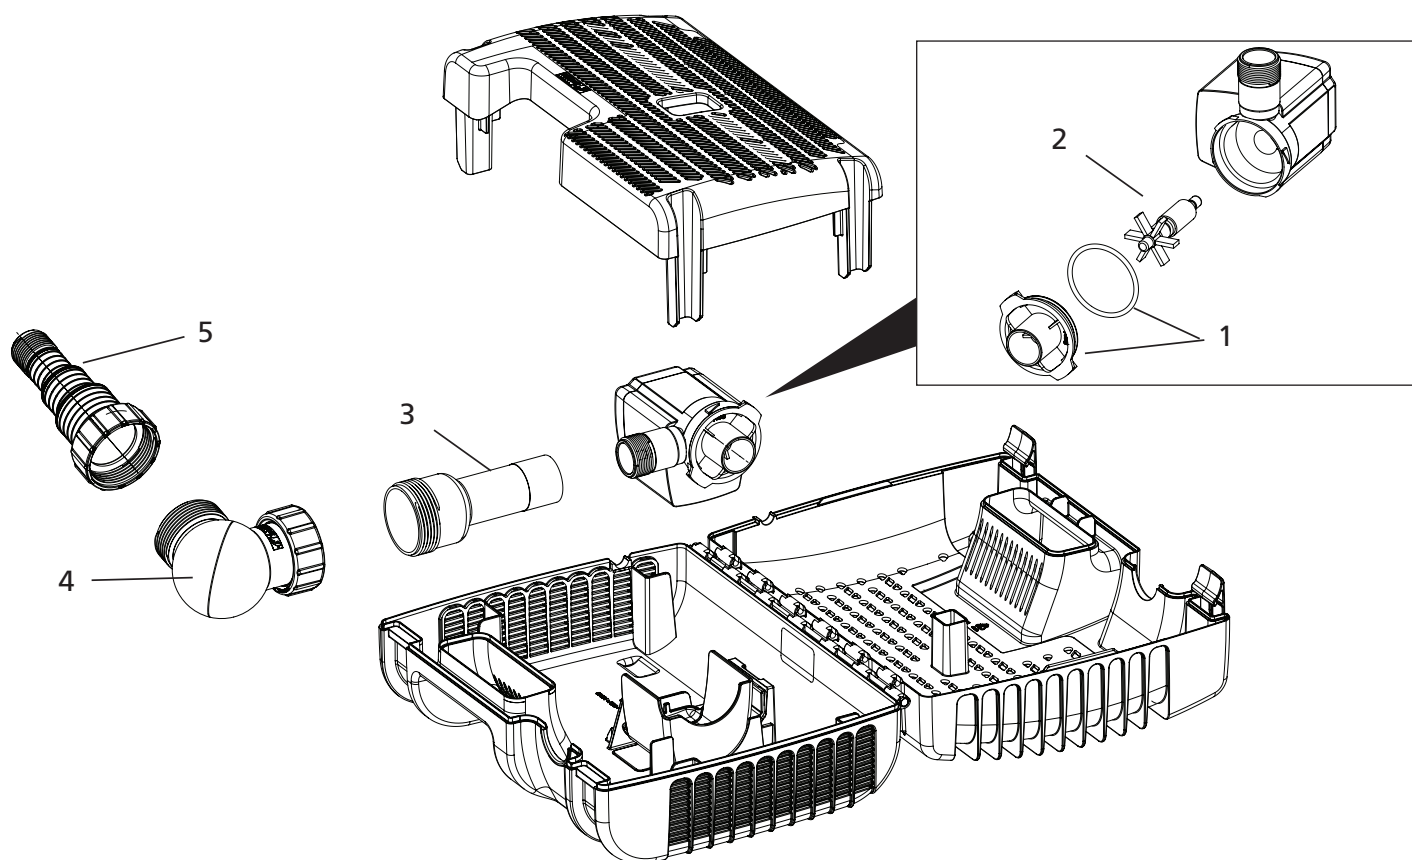

**Obsolete with stock*

1454
(obsolete)

1456
(obsolete)

Titan 5500 & 8000 Titan 1450 & 2100 (US) (from 2002)

Spares Part Numbers		Please specify part number when ordering	
		Part No	
		5500 (1450)	8000 (2100)
1.	Ball Joint	Z10013	Z10013
2.	1x Stepped Hosetail & 1x Retaining Nut and O-ring	Z10012	Z10012

1457
(obsolete)

Titan 12000 & 15000

1458
(obsolete)

Spares Part Numbers		Please specify part number when ordering	
		Part No	
		12000	15000
1.	Ball Joint	Z10013	Z10013
2.	1x Stepped Hosetail & 1x Retaining Nut	Z10012	Z10012