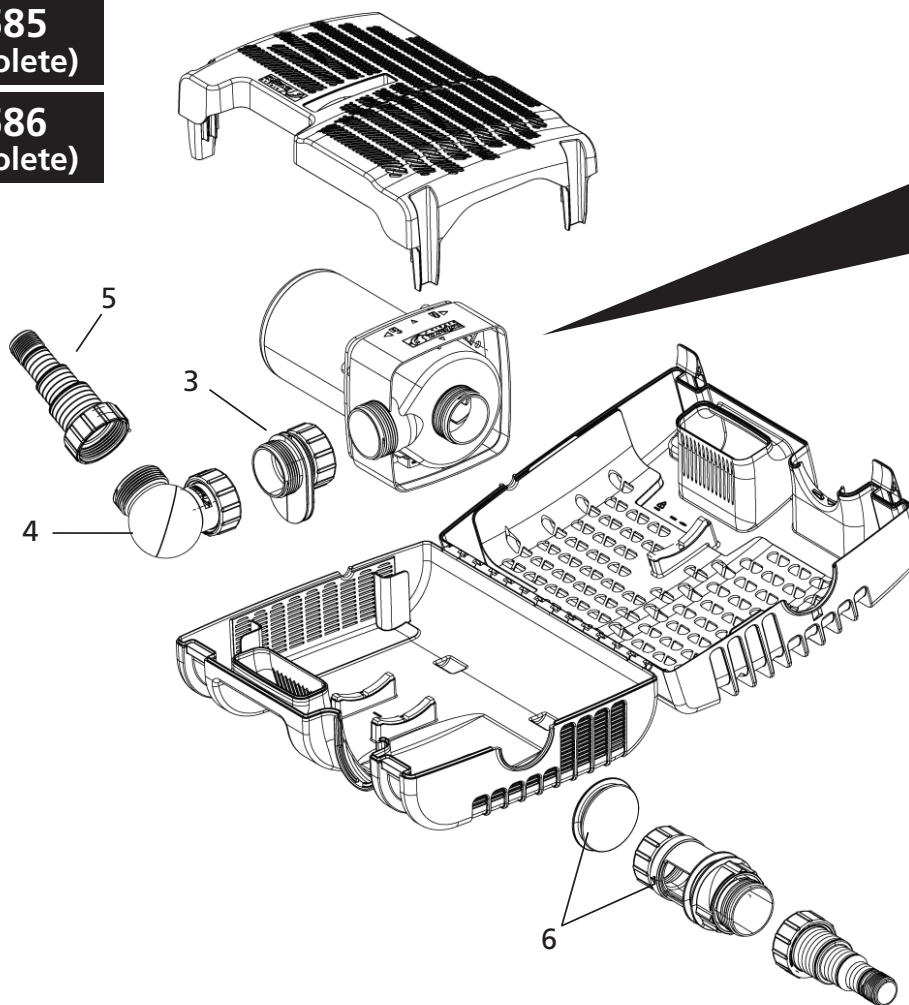

1583
(obsolete)

1584
(obsolete)

1585
(obsolete)

1586
(obsolete)

Aquaforce 6000, 8000, 12000 & 15000

Spares Part Numbers		Please specify part number when ordering			
		Part No			
		6000	8000	1200	15000
1.	Pump Chamber and O-Ring Seal*	Z10008	-	Z10010	Z10010
2.	Rotor Assembly*	Z10001	-	-	-
3.	Outlet Adaptor	Z10011	Z10011	Z10011	Z10011
4.	Ball Joint	Z10013	Z10013	Z10013	Z10013
5.	1x Stepped Hoesetail & 1x Retaining Nut	Z10012	Z10012	Z10012	Z10012
6.	Flow Control & End Cap	Z10014	Z10014	Z10014	Z10014
7.	Secondary Inlet Unit (Satellite Filter) - <i>not shown</i>	1683	1683	1683	1683

*Obsolete with stock