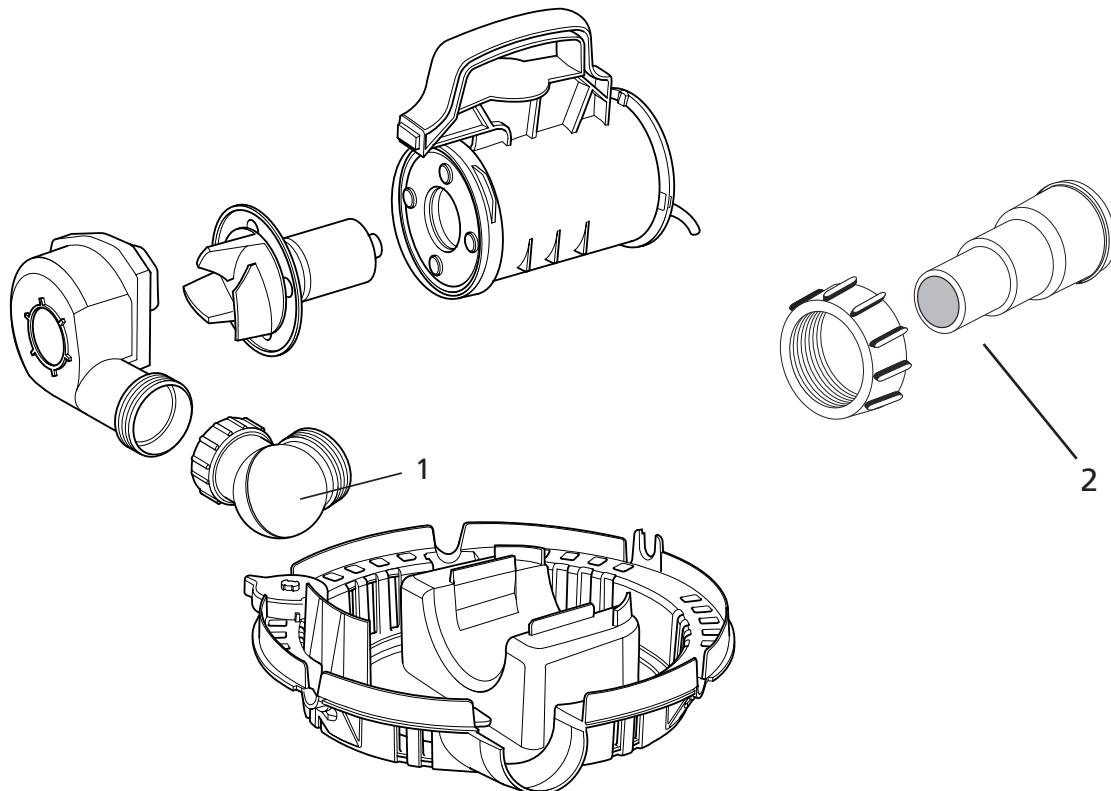

1451
(obsolete)

1452
(obsolete)

Titan 2000 & 3000 (from 2002)

Spares Part Numbers		Please specify part number when ordering	
		Part No	
		2000	3000
1.	Pump Chamber and O-Ring Seal*	-	Z10006
2.	Rotor Assembly	1681	-
3.	Threaded Outlet Adapter	1682	1682
4.	Ball Joint	Z10013	Z10013
5.	1x Stepped Hosetail, 1x Retaining Nut and O-ring	Z10012	Z10012

**Obsolete with stock*

1454
(obsolete)

1456
(obsolete)

Titan 5500 & 8000 Titan 1450 & 2100 (US) (from 2002)

Spares Part Numbers		Please specify part number when ordering	
		Part No	
		5500 (1450)	8000 (2100)
1.	Ball Joint	Z10013	Z10013
2.	1x Stepped Hosetail & 1x Retaining Nut and O-ring	Z10012	Z10012

1457
(obsolete)

Titan 12000 & 15000

1458
(obsolete)

Spares Part Numbers		Please specify part number when ordering	
		Part No	
		12000	15000
1.	Ball Joint	Z10013	Z10013
2.	1x Stepped Hosetail & 1x Retaining Nut	Z10012	Z10012

Spares Part Numbers

Please specify part number
when ordering

		Part No
		1000
1.	Pump Chamber and O-Ring Seal	Z10005
2.	Rotor Assembly	1680
3.	Threaded Outlet Adaptor	1682
4.	Ball Joint	Z10013
5.	1x Stepped Hosetail & 1x Retaining Nut and O-ring	Z10012