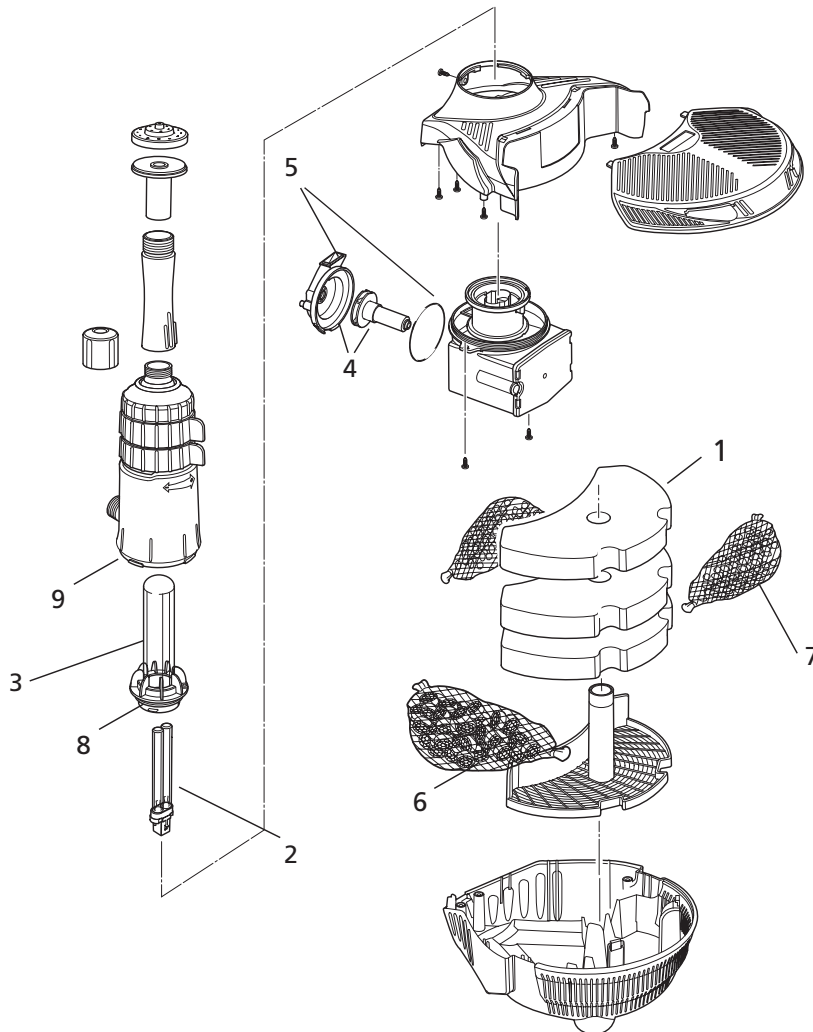

3327
(obsolete)

3027
(obsolete)

3001LV
(obsolete)

EasyClear 3-in-1 Clearwater & Fountain Pump

Spares Part Numbers

Please specify part number
when ordering

		Part No
1	Foam (single - order 2)	1408
2	UV Lamp (5W)	1519
3	Quartz Tube Assembly	1526
4	Pump Rotor	3418
5	Pump Chamber and O-Ring	Z10045
6	Biomedia	Z10047
7	Stones	Z10048
8	O-Ring Kit	Z10049
9	Neck O-Rings x2	Z10052

3328
(obsolete)

3028
(obsolete)

3002LV
(obsolete)

EasyClear 4-in-1 Clearwater, Fountain & Waterfall Pump

Spares Part Numbers

Please specify part number
when ordering

		Part No
1	Foam (single - order 3)	1408
2	UV Lamp (9W)	1520
3	Quartz Tube Assembly	1529
4	Pump Rotor & Pump Chamber	3439A
5	Pump Chamber and O-Ring	Z10046
6	Biomedia	Z10047
7	Stones	Z10048
8	O-Ring Kit	Z10049
9	Neck O-Rings x2	Z10052

3003
(obsolete)

3113
(obsolete)

EasyClear 3000/ EasyClear 3000lv

Spares Part Numbers

Please specify part number when ordering

		Part No
1	Foam (single - order 2)	1408
2	UV Lamp (5W)	1519
3	Quartz Tube Assembly	1526
4	Pump Rotor	3418
5	Pump Chamber and O-Ring	Z10045
6	Biomedium	Z10047
7	Stones	Z10048
8	O-Ring Kit	Z10049
9	Neck O-Rings x2	Z10052