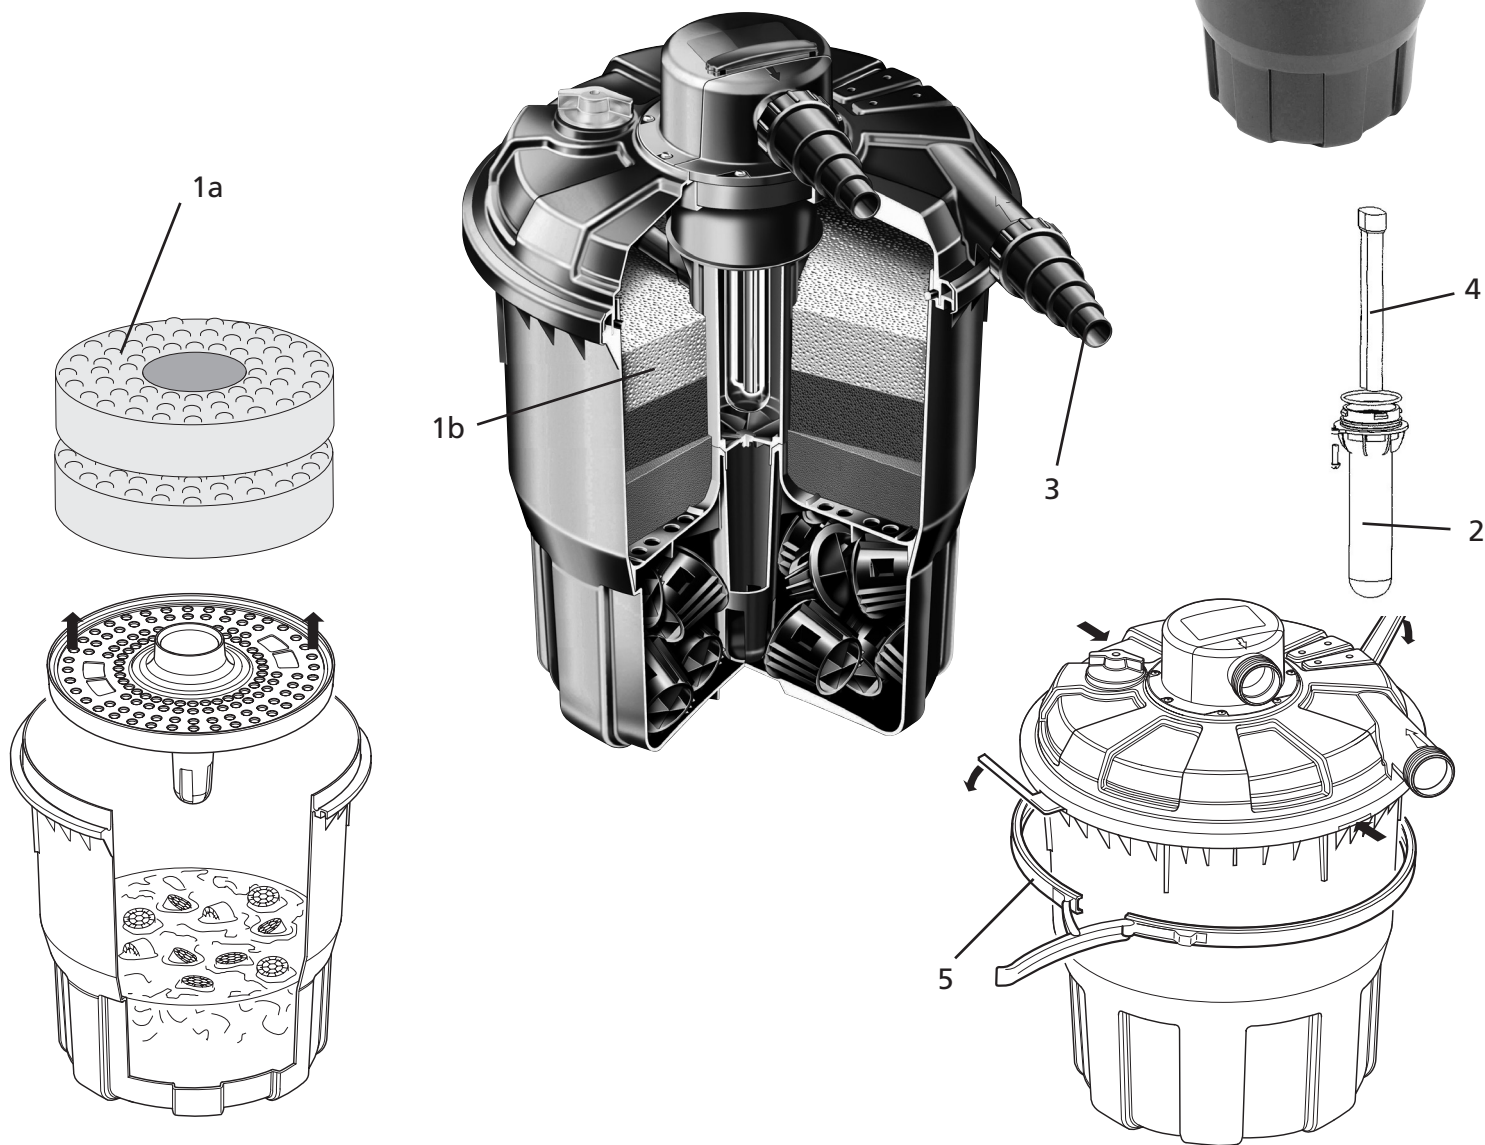

Bioforce 9000, Bioforce 12000

Spares Part Numbers

Please specify part number when ordering

		Part No
1a	Large Bioforce Foam (Bioforce 12000) Coarse (each)	1398 (each)*
1b	Bioforce Foam Set (Bioforce 9000) (contains 3 sponges)	1323*
2	Quartz Tube Assembly	1524
3	3x Stepped Hosetails and 3 retaining nuts	Z12325
4	UV Bulb (11W - Bioforce 9000)	1521
	UV Bulb (13W - Bioforce 12000) (For items with serial number 16 09 30 or lower)	1525
	UV Bulb (13W - Bioforce 12000) (For items with serial number 16 10 01 or higher)	1541
5	Band Clamp	Z12365