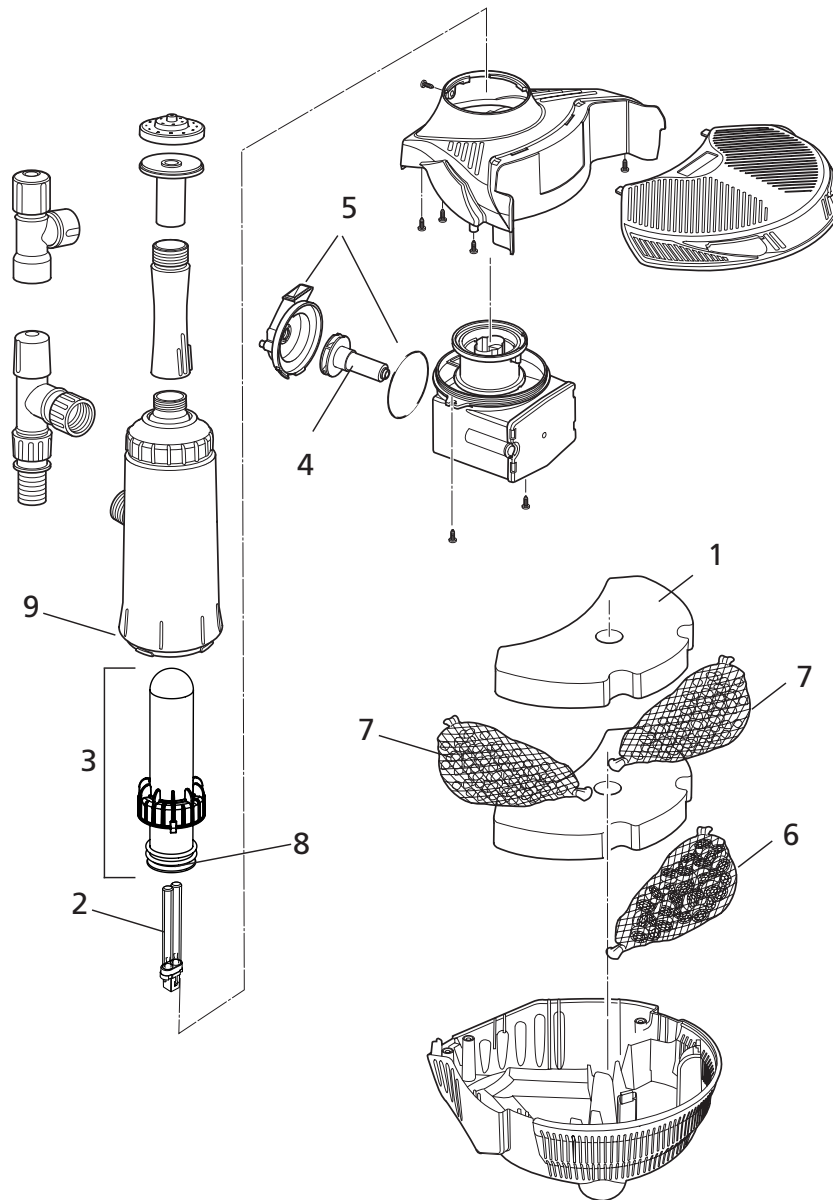

Spares Part Numbers

Please specify part number
when ordering

		Part No
1	Foam (single - order 2)	1408
2	UV Lamp (7W)	1517
3	Quartz Tube Assembly	1783
4	Pump Rotor	3418
5	Pump Chamber and O-Ring	Z10045
6	Biomedia	Z10047
7	Stones	Z10048
8	O-Ring Kit	Z10049
9	Neck O-Rings x2	Z10052

3006
(obsolete)

3116
(obsolete)

EasyClear 6000/ EasyClear 6000lv

Spares Part Numbers

Please specify part number
when ordering

		Part No
1	Foam (single - order 2)	1408
2	UV Lamp - 9W	1520
3	Quartz Tube	1556
4	Pump Rotor	1681
5	Pump Chamber and O-Ring	Z10045
6	Biomedia	Z10047
7	Stones	Z10048
8	O-Ring Kit	Z10049
9	Neck O-Rings x2	Z10052

Spares Part Numbers

Please specify part number
when ordering

		Part No
1	Foam (single - order 2)	1408
2	UV Lamp - 9W	1520
3	Quartz Tube	1784
4	Pump Rotor	1681
5	Pump Chamber and O-Ring	Z10045
6	Biomedium	Z10047
7	Stones	Z10048
8	O-Ring Kit	Z10049
9	Neck O-Rings x2	Z10052