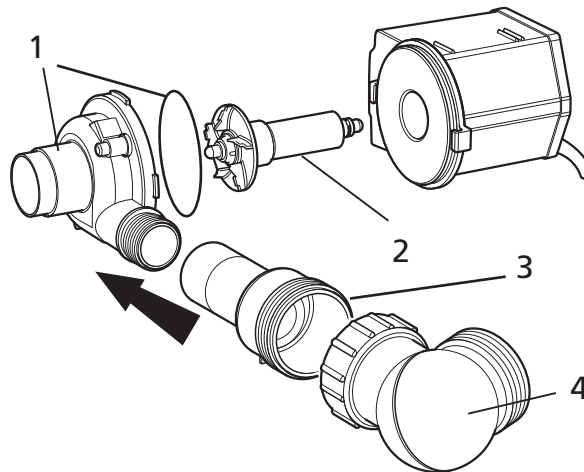

1451
(obsolete)

1452
(obsolete)

Titan 2000 & 3000 (from 2002)

Spares Part Numbers		Please specify part number when ordering	
		Part No	
		2000	3000
1.	Pump Chamber and O-Ring Seal*	-	Z10006
2.	Rotor Assembly	1681	-
3.	Threaded Outlet Adapter	1682	1682
4.	Ball Joint	Z10013	Z10013
5.	1x Stepped Hosetail, 1x Retaining Nut and O-ring	Z10012	Z10012