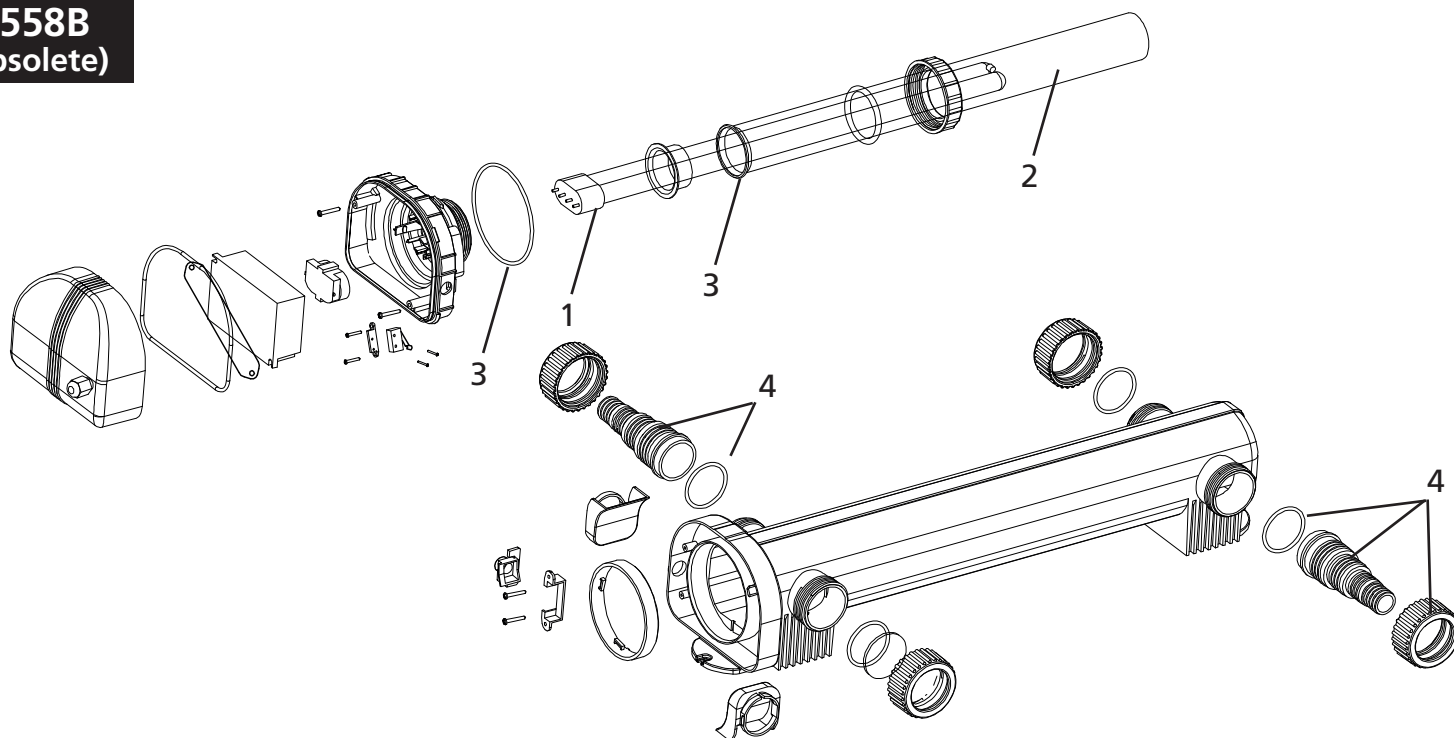

**Obsolete with stock*

1559B
(obsolete)

1554B
(obsolete)

1557B
(obsolete)

1558B
(obsolete)

Vorton 11, 18, 36, & 55

Spares Part Numbers		Please specify part number when ordering			
		Part No			
		1559 (11W)	1554 (18W)	1557 (36W)	1558 (55W)
1	Lamp PLL*	1521X0000	1542 0000	1543 0000	1544 0000
2	Quartz Tube* with attachments	1538 0000	1545 0000	1546 0000	1547 0000
3	Annual Service Kit* (inc. Quartz and Body O-Rings & Grease)	1548 0000	1548 0000	1548 0000	1548 0000
4	Stepped Hose Tail* (20mm, 25mm, 32mm, & 40mm)	Z10012	Z10012	Z10012	Z10012