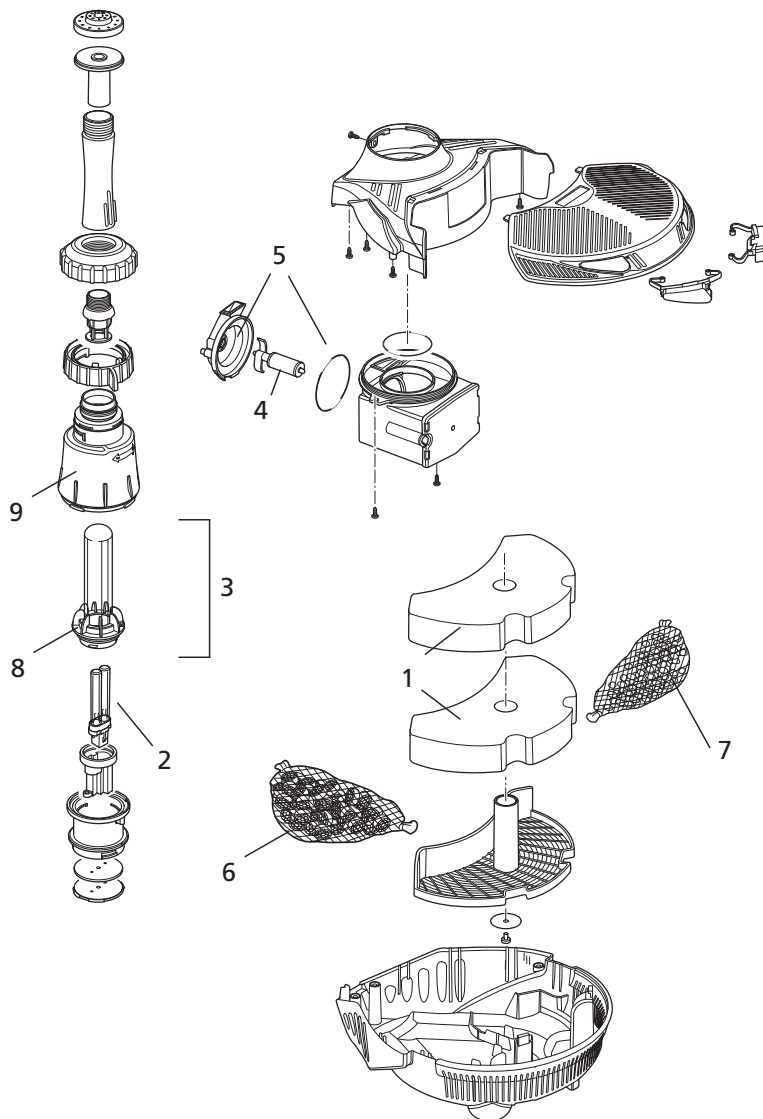

3327
(obsolete)

3027
(obsolete)

3001LV
(obsolete)

EasyClear 3-in-1 Clearwater & Fountain Pump

Spares Part Numbers

Please specify part number
when ordering

		Part No
1	Foam (single - order 2)	1408
2	UV Lamp (5W)	1519
3	Quartz Tube Assembly	1526
4	Pump Rotor	3418
5	Pump Chamber and O-Ring	Z10045
6	Biomedia	Z10047
7	Stones	Z10048
8	O-Ring Kit	Z10049
9	Neck O-Rings x2	Z10052

3328
(obsolete)

3028
(obsolete)

3002LV
(obsolete)

EasyClear 4-in-1 Clearwater, Fountain & Waterfall Pump

Spares Part Numbers

Please specify part number
when ordering

		Part No
1	Foam (single - order 3)	1408
2	UV Lamp (9W)	1520
3	Quartz Tube Assembly	1529
4	Pump Rotor & Pump Chamber	3439A
5	Pump Chamber and O-Ring	Z10046
6	Biomedia	Z10047
7	Stones	Z10048
8	O-Ring Kit	Z10049
9	Neck O-Rings x2	Z10052

3003
(obsolete)

3113
(obsolete)

EasyClear 3000/ EasyClear 3000lv

Spares Part Numbers

Please specify part number when ordering

		Part No
1	Foam (single - order 2)	1408
2	UV Lamp (5W)	1519
3	Quartz Tube Assembly	1526
4	Pump Rotor	3418
5	Pump Chamber and O-Ring	Z10045
6	Biomedium	Z10047
7	Stones	Z10048
8	O-Ring Kit	Z10049
9	Neck O-Rings x2	Z10052