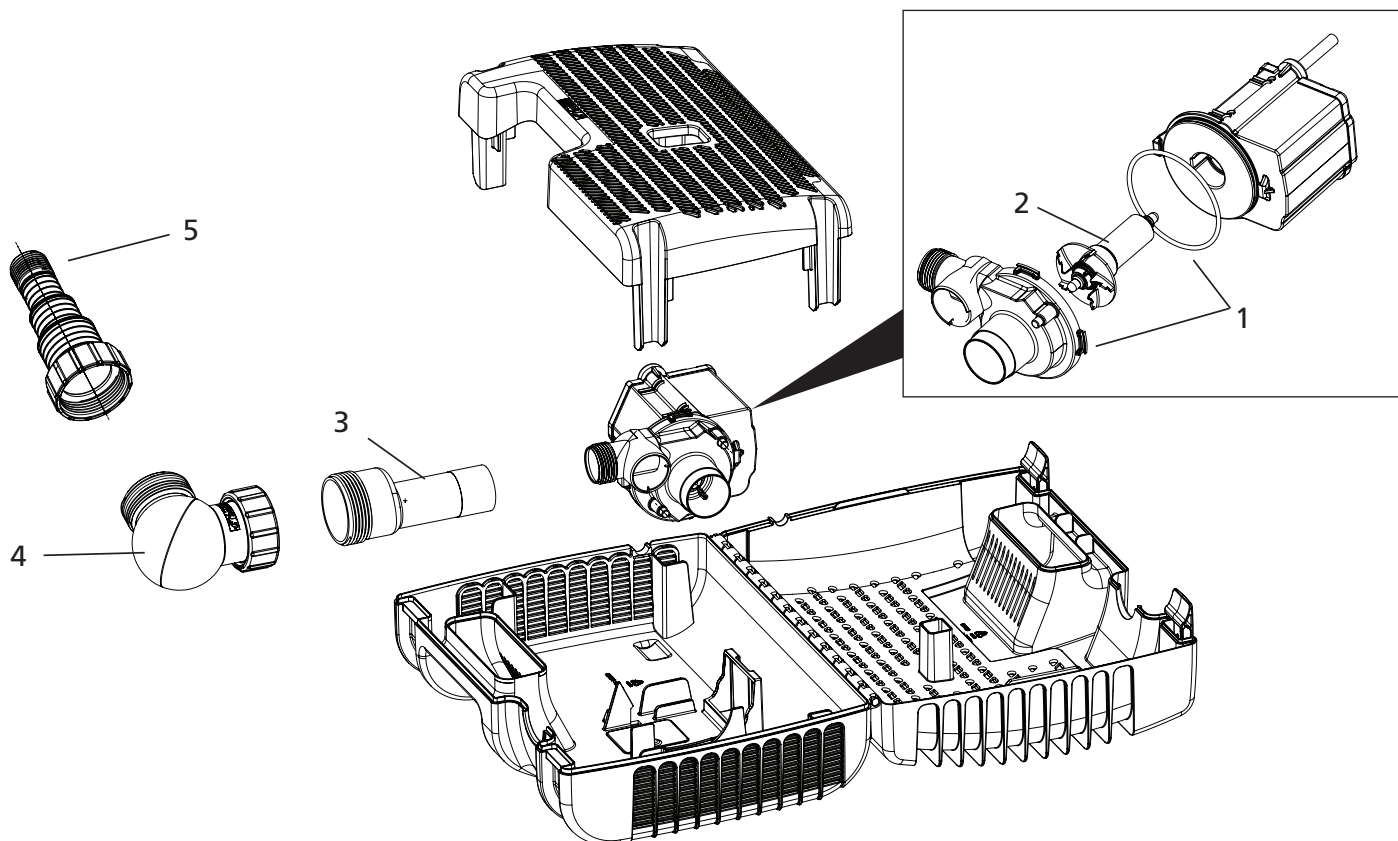

1581

1582

1587

Aquaforce 2500 & 4000 Solids Handling Pump

Spares Part Numbers

Please specify part number
when ordering

		Part No		
		2500	4000	SOLIDS HANDLING PUMP
1.	Pump Chamber and O-Ring Seal	Z10006	Z10007	Z10007
2.	Rotor Assembly	1681	Z10000	Z10000
3.	Threaded Outlet Adaptor	1682	1682	1682
4.	Ball Joint	Z10013	Z10013	Z10013
5.	1x Stepped Hosetail & 1x Retaining Nut and O-ring	Z10012	Z10012	Z10012