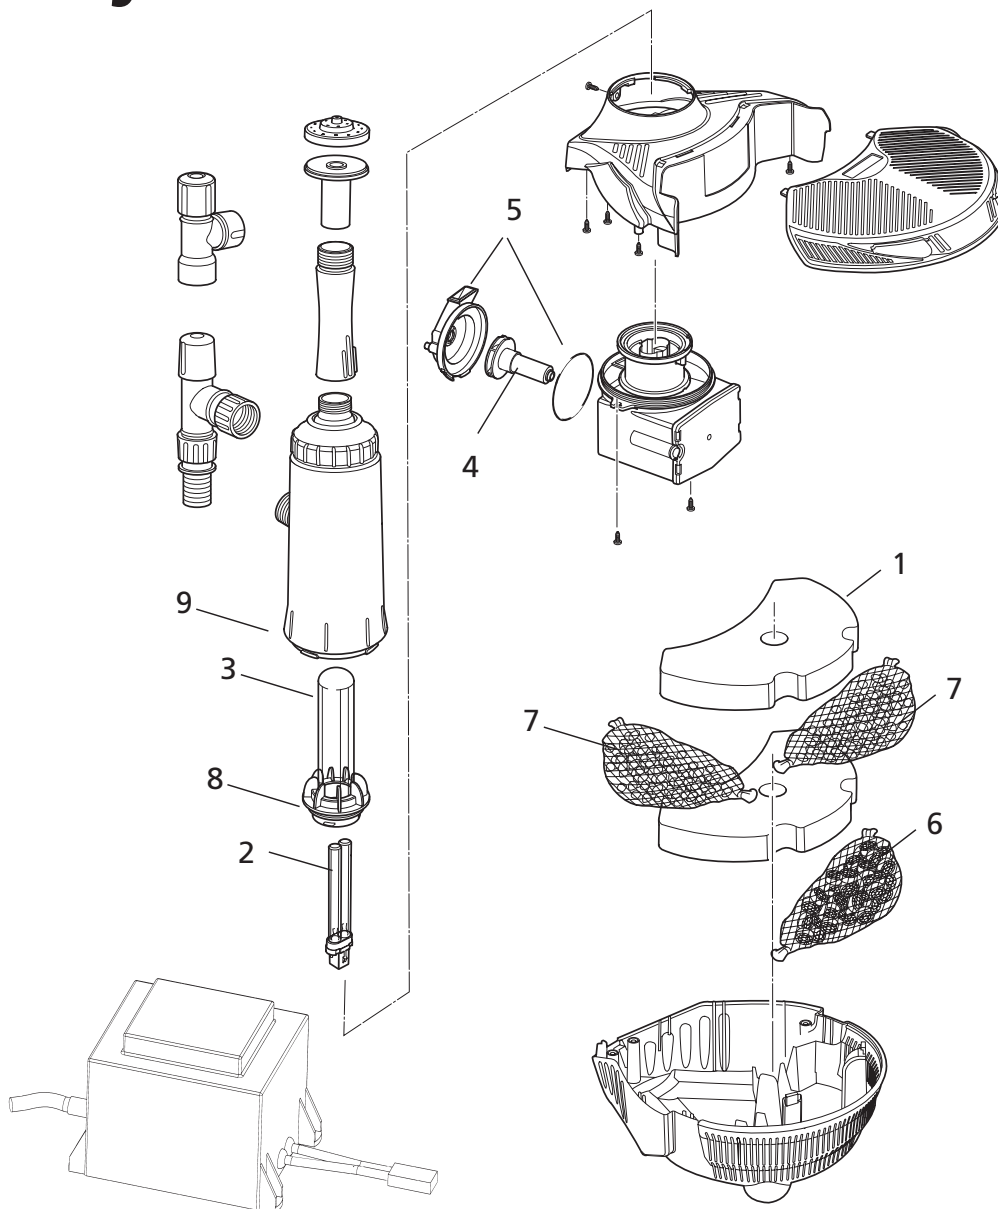

Spares Part Numbers

Please specify part number
when ordering

		Part No
1	Foam (single - order 2)	1408
2	UV Lamp (7W)	1517
3	Quartz Tube Assembly	1783
4	Pump Rotor	3418
5	Pump Chamber and O-Ring	Z10045
6	Biomedia	Z10047
7	Stones	Z10048
8	O-Ring Kit	Z10049
9	Neck O-Rings x2	Z10052

3006
(obsolete)

3116
(obsolete)

EasyClear 6000/ EasyClear 6000lv

Spares Part Numbers

Please specify part number
when ordering

		Part No
1	Foam (single - order 2)	1408
2	UV Lamp - 9W	1520
3	Quartz Tube	1556
4	Pump Rotor	1681
5	Pump Chamber and O-Ring	Z10045
6	Biomedia	Z10047
7	Stones	Z10048
8	O-Ring Kit	Z10049
9	Neck O-Rings x2	Z10052