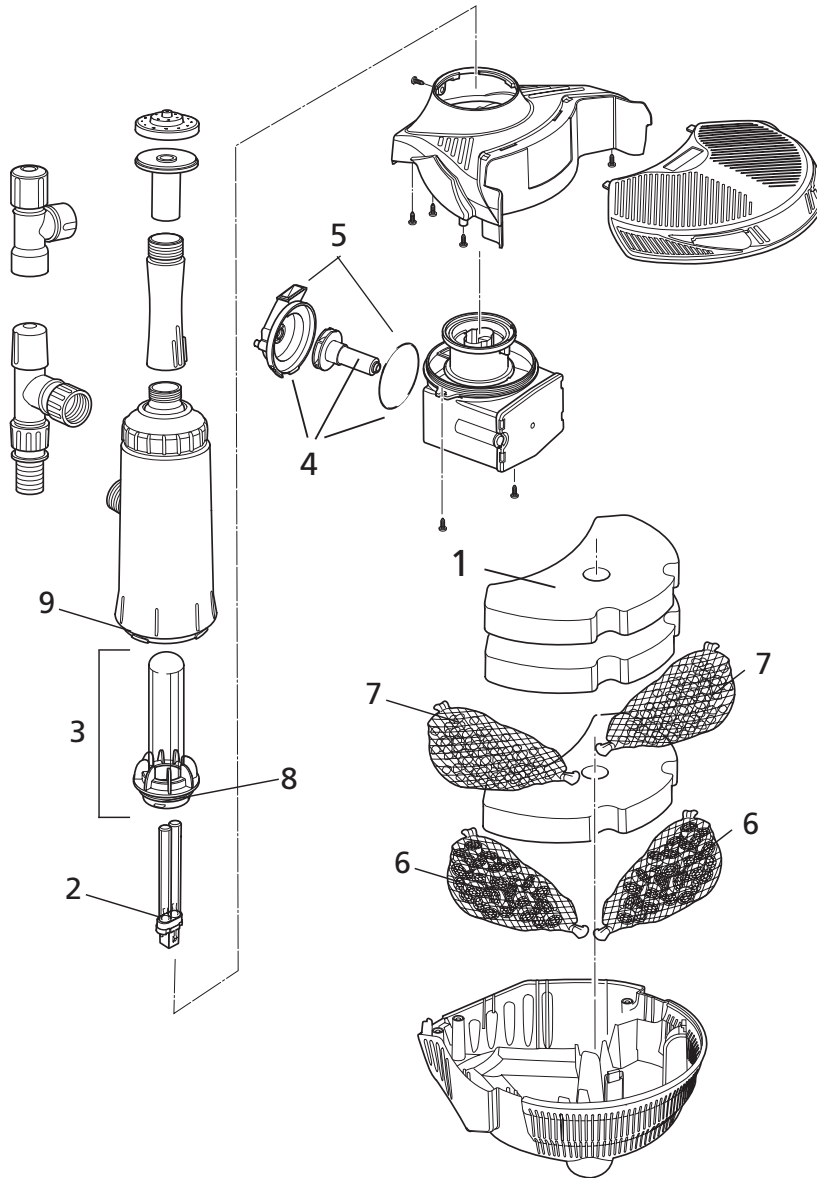

3009
(obsolete)

EasyClear 9000

Spares Part Numbers

Please specify part number when ordering

		Part No
1	Foam (single - order 3)	1408
2	UV Lamp (13W)	1541
3	Quartz Tube	1556
4	Pump Chamber and Rotor	3439A
5	Pump Chamber and O-Ring	Z10046
6	Biomedia	Z10047
7	Stones	Z10048
8	O-Ring Kit	Z10049
9	Neck O-Rings x2	Z10052