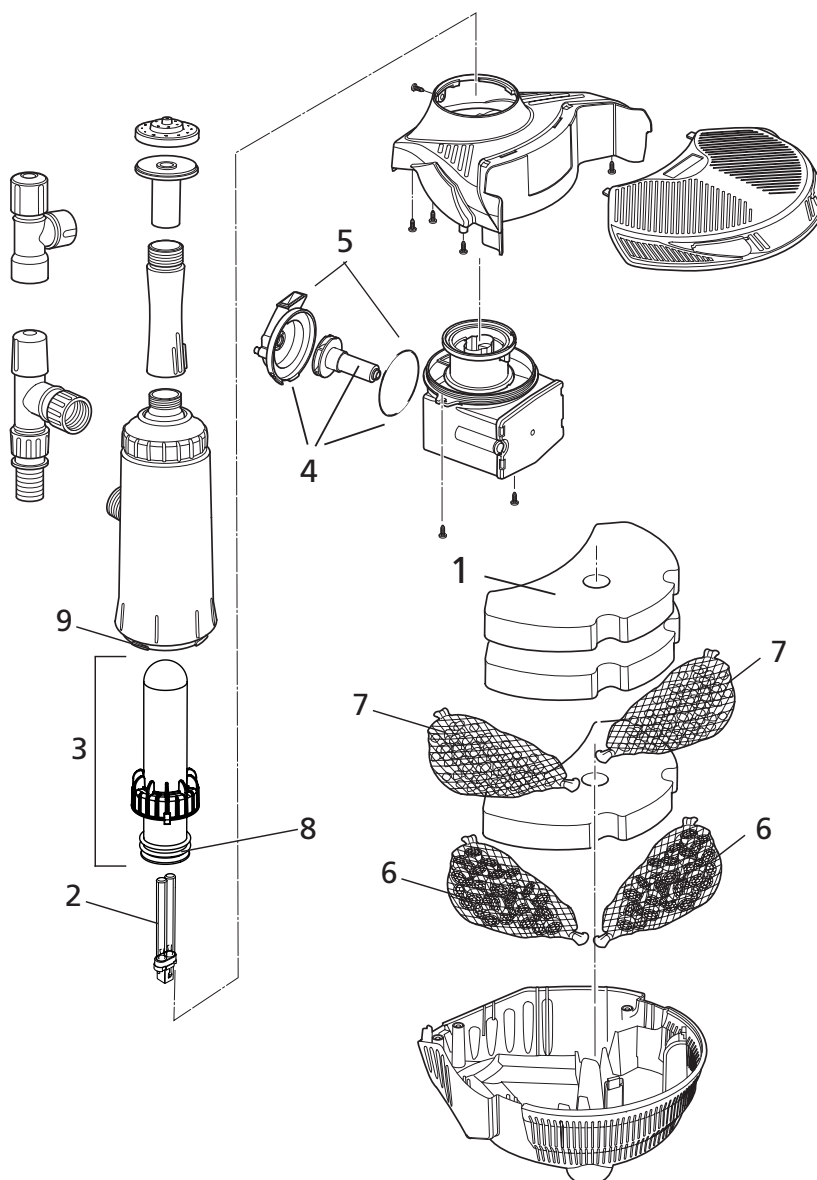

3009
(obsolete)

EasyClear 9000

Spares Part Numbers

Please specify part number when ordering

		Part No
1	Foam (single - order 3)	1408
2	UV Lamp (13W)	1541
3	Quartz Tube	1556
4	Pump Chamber and Rotor	3439A
5	Pump Chamber and O-Ring	Z10046
6	Biomedia	Z10047
7	Stones	Z10048
8	O-Ring Kit	Z10049
9	Neck O-Rings x2	Z10052